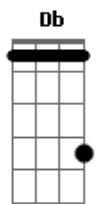

© ukulele-chords.com