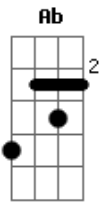

© ukulele-chords.com