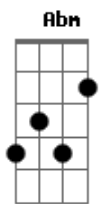

© ukulele-chords.com