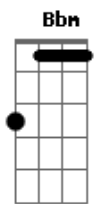

© ukulele-chords.com