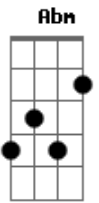

© ukulele-chords.com