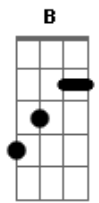

Westlife - When You Are Looking Like That

Tom: B

Tabbed by Steve lance, .

Tabbed by: Steve Lance

song is faster than the other songs on the album. It's fun and easy to play.

from the album "Coast to Coast"

Intro: - B | Gb | E | E x2

She's a 5 foot 10 in catsuit
and Bambi eyes everybody
who was staring wouldn't believe
that this girl was mine

I should have know I was
Wrong when I left her for a life
In pity but they say you never
Miss the water untill it's gone

Guess I failed to love you
And you're taking it out tonight

How am I supposed to leave you now
When you're looking like that

I can't believe what I just gave away
Now I can't take it back

I don't wanna get lost
I don't wanna live my life without you

How am I supposed to leave you now
When you're looking like that

She's all dressed up
Playing a little and rock and roll

Wanna squeeze her real tight
Get out of this place

If only I could take control

But she's out of my reach forever
And just week ago she lied next to me
It's so ironic how I had to lose just to see
That I had failed to love you
And you're taking it out tonight

horus

I don't wanna forget you
I don't even wanna try
How am I supposed to leave you now
When you're looking like that

Chorus

Enjoy the song!!! If u notice any mistakes please feel free to let me know.
My email add is:

:: Ultimate Guitar Archive ::
<http://>

Acordes

© ukulele-chords.com