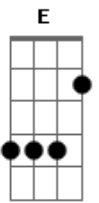

© ukulele-chords.com