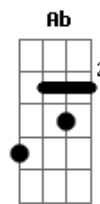

© ukulele-chords.com