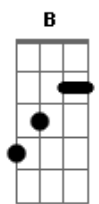

Westlife - When You Are Looking Like That

Tom: B

Tabbed by Steve lance, .

Tabbed by: Steve Lance

song is faster than the other songs on the album. It's fun and easy to play.

from the album "Coast to Coast"

Intro: - B | Gb | E | E x2

She's a 5 foot 10 in catsuit
and Bambi eyes everybody
who was staring wouldn't believe
that this girl was mine

I should have know I was
Wrong when I left her for a life
In pity but they say you never
Miss the water untill it's gone

Guess I failed to love you
And you're taking it out tonight

How am I supposed to leave you now
When you're looking like that
I can't believe what I just gave away
Now I can't take it back

I don't wanna get lost
I don't wanna live my life without you

How am I supposed to leave you now
When you're looking like that

She's all dressed up
Playing a little and rock and roll
Wanna squeeze her real tight
Get out of this place
If only I could take control

But she's out of my reach forever
And just week ago she lied next to me
It's so ironic how I had to lose just to see
That I had failed to love you
And you're taking it out tonight

horus

I don't wanna forget you
I don't even wanna try
How am I supposed to leave you now
When you're looking like that

Chorus

Enjoy the song!!! If u notice any mistakes please feel free to let me know.
My email add is:

:: Ultimate Guitar Archive ::
<http://>

Acordes

© ukulele-chords.com