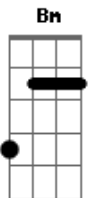

© ukulele-chords.com