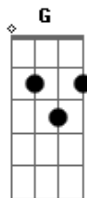

© ukulele-chords.com