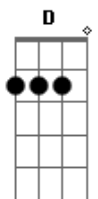

Am7 D
That's where you belong
Am7 G
I've been touched by the hands of an angel
C2
I've been blessed by the power of love
Am7
And whenever you smile
G C2 D
I can hardly believe that you're mine
G
This love is unbreakable
Em7
It's unmistakable
C2
And each time I look in your eyes
D - D
I know why
G
This love is untouchable
Em
I feel that my heart just can't deny
C2
Each time I look in your eyes
G Am7 D
Oh baby, I know why
F
This love is unbreakable
C
Through fire and flame
Am7
When all this over
D D
Our love still remains
A
This love is unbreakable
Gbm7
It's unmistakable
D
And each time I look in your eyes
E E
I know why
A
This love is untouchable
Gbm7
I feel that my heart just can't deny
D
Each time you whisper my name
A E E
Oh baby, I know why
D
Cause each time I look in your eyes
A E E
Oh baby, I know why
C G- E7 A~
This love is unbreakable

Acordes

© ukulele-chords.com