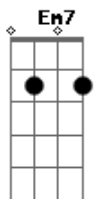

© ukulele-chords.com