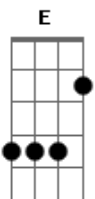

© ukulele-chords.com