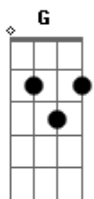

© ukulele-chords.com