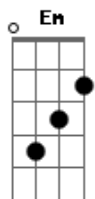

© ukulele-chords.com