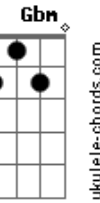

© ukulele-chords.com