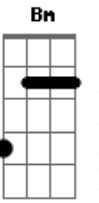

© ukulele-chords.com