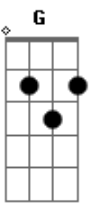

© ukulele-chords.com