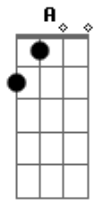

Westlife - Swear It Again

Tom: **A**
Intro: **A - E - D...**

Verse:
..(**D**) N.C. A...
I wanna know
..(**A**)
Who ever told you I was letting go
Of the only joy that I have ever known
D..
Girl, they're lying
..(**D**).. A...
Just look around
..(**A**)..
And all of the people that we used to know
G
Have just given up, they wanna let it go
D
But we're still trying
Bm Gb
So you should know this love we share
D E
was never made to die
A
I'm glad we're on this one way street
E D
just you and I
E A
Just you and I

Refrão:
A Gbm
I'm never gonna say goodbye
D
Cos I never wanna see you cry
G
I swore to you my love would remain
D A
And I swear it all over again and I
Gbm
I'm never gonna treat you bad
D

Cos I never wanna see you sad
G
I swore to share your joy and your pain
D A
And I swear it all over again
E D
All over again

Verse 2:

Some people say
That everything has got its place in time
Even the day must give way to the night
But I'm not buying
Cos in your eyes
I see a love that burns eternally
And if you see how beautiful you are to me
You'll know I'm not lying

Sure there'll be times we wanna say goodbye
But even if we try
There are something's in this life won't be denied
Won't be denied

Repete Refrão

Bridge:

Bm A D
The more I know of you
Bm
is the more I know I love you
A D
And the more that I'm sure
Bm
I want you forever and ever more
A D B E...
The more that you love me, the more that I know
...E...
Oh that I'm never gonna let you go
...E... A
Gotta let you know that I

Repete Refrão

Acordes

© ukulele-chords.com