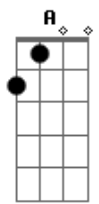

Westlife - Swear It Again

Tom: **A**
Intro: **A - E - D...**

Verse:
..(**D**) N.C. A...
I wanna know
..(**A**)
Who ever told you I was letting go
Of the only joy that I have ever known
D..
Girl, they're lying
..(**D**).. A...
Just look around
..(**A**)..
And all of the people that we used to know
G
Have just given up, they wanna let it go
D
But we're still trying
Bm Gb
So you should know this love we share
D E
was never made to die
A
I'm glad we're on this one way street
E D
just you and I
E A
Just you and I

Refrão:
A Gbm
I'm never gonna say goodbye
D
Cos I never wanna see you cry
G
I swore to you my love would remain
D A
And I swear it all over again and I
Gbm
I'm never gonna treat you bad
D

Cos I never wanna see you sad
G
I swore to share your joy and your pain
D A
And I swear it all over again
E D
All over again

Verse 2:

Some people say
That everything has got its place in time
Even the day must give way to the night
But I'm not buying
Cos in your eyes
I see a love that burns eternally
And if you see how beautiful you are to me
You'll know I'm not lying

Sure there'll be times we wanna say goodbye
But even if we try
There are something's in this life won't be denied
Won't be denied

Repete Refrão

Bridge:

Bm A D
The more I know of you
Bm
is the more I know I love you
A D
And the more that I'm sure
Bm
I want you forever and ever more
A D B E...
The more that you love me, the more that I know
...E...
Oh that I'm never gonna let you go
...E... A
Gotta let you know that I

Repete Refrão

Acordes

© ukulele-chords.com