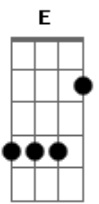

© ukulele-chords.com