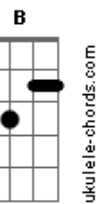

© ukulele-chords.com