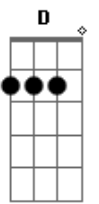

© ukulele-chords.com