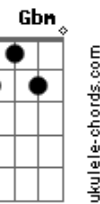

© ukulele-chords.com