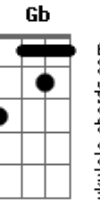

© ukulele-chords.com