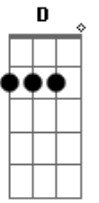

© ukulele-chords.com