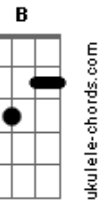

© ukulele-chords.com