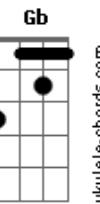

© ukulele-chords.com