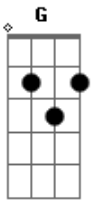

© ukulele-chords.com