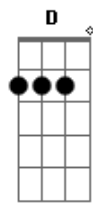

© ukulele-chords.com