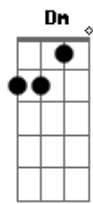

© ukulele-chords.com