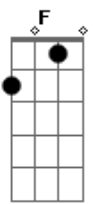

© ukulele-chords.com