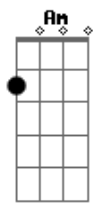

© ukulele-chords.com