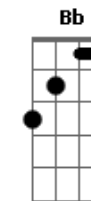

© ukulele-chords.com