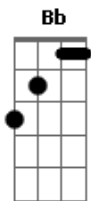

© ukulele-chords.com