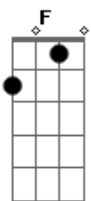

© ukulele-chords.com

© ukulele-chords.com