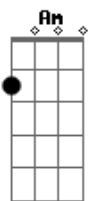

Westlife - I Need You

Tom: C
Intro: C

C Am F G
Baby, baby I swear to you
C Am Dm G
Baby, baby I'm here for you

N.C. F
I don't know why,
G Em
Why I did those things to you
Am
What went through my mind
F
And I don't know why,
G Em
Why I broke your heart in two
Am
Guess that I was blind
Fm Dm
Baby how I wish you could forgive me
G G G
One more time, baby

C Am
And I swear, I'll be there
F G
Anytime you want me to
C Am
I'll be true, here for you
Fm Dm
Don't leave me lonely
G G G
Cause I need you

F
I've been a fool
G Em
Now I see the price to pay
Am
I can't run and hide
F
Cause I'm losing you
G Em
And my chances slipped away
Am
With each time I lied
Fm Dm
Baby how I wish you could forgive me
G G G
One more time, oh yeah

C Am

And I swear, I'll be there
F G
Anytime you want me to
C Am
I'll be true, here for you
Fm Dm
Don't leave me lonely
G G G
Cause I need you

Dm
Baby living without you
F
Will tear me apart
C G
When I know how it could have been
Dm
But I don't care where it leads to
Am
Let's make a new start
F Bb G
And give love a chance to win
C
Cause baby I swear

C Am
Baby baby I swear to you
F G C
Anytime you want me to, yes I swear
C Am
Baby baby I'm here for you
F
Don't leave me lonely
G
Cause I need you

C Am
And I swear, I'll be there
F G
Anytime you want me to
C Am
I'll be true, here for you
Fm Dm
Don't leave me lonely
G G G
Cause I need you
C Am F G
And I swear, I'll be there
C Am
I'll be true
Fm Dm
Don't leave me lonely
G G G
Cause I need you
C
Yes baby I need you

Acordes

© ukulele-chords.com

© ukulele-chords.com

© ukulele-chords.com

© ukulele-chords.com

© ukulele-chords.com

© ukulele-chords.com

© ukulele-chords.com

© ukulele-chords.com