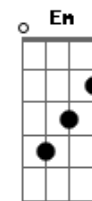

© ukulele-chords.com