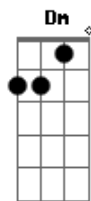

Westlife - I Need You

Tom: C
Intro: C

C Am F G
Baby, baby I swear to you
C Am Dm G
Baby, baby I'm here for you

N.C. F
I don't know why,
G Em
Why I did those things to you
Am
What went through my mind
F
And I don't know why,
G Em
Why I broke your heart in two
Am
Guess that I was blind
Fm Dm
Baby how I wish you could forgive me
G G G
One more time, baby

C Am
And I swear, I'll be there
F G
Anytime you want me to
C Am
I'll be true, here for you
Fm Dm
Don't leave me lonely
G G G
Cause I need you

F
I've been a fool
G Em
Now I see the price to pay
Am
I can't run and hide
F
Cause I'm losing you
G Em
And my chances slipped away
Am
With each time I lied
Fm Dm
Baby how I wish you could forgive me
G G G
One more time, oh yeah

C Am

And I swear, I'll be there
F G
Anytime you want me to
C Am
I'll be true, here for you
Fm Dm
Don't leave me lonely
G G G
Cause I need you

Dm
Baby living without you
F
Will tear me apart
C G
When I know how it could have been
Dm
But I don't care where it leads to
Am
Let's make a new start
F Bb G
And give love a chance to win
C
Cause baby I swear

C Am
Baby baby I swear to you
F G C
Anytime you want me to, yes I swear
C Am
Baby baby I'm here for you
F
Don't leave me lonely
G
Cause I need you

C Am
And I swear, I'll be there
F G
Anytime you want me to
C Am
I'll be true, here for you
Fm Dm
Don't leave me lonely
G G G
Cause I need you
C Am F G
And I swear, I'll be there
C Am
I'll be true
Fm Dm
Don't leave me lonely
G G G
Cause I need you
C
Yes baby I need you

Acordes

© ukulele-chords.com

© ukulele-chords.com

© ukulele-chords.com

© ukulele-chords.com

© ukulele-chords.com

© ukulele-chords.com

© ukulele-chords.com

© ukulele-chords.com