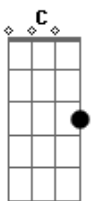

Westlife - I Need You

Tom: C
Intro: C

C Am F G
Baby, baby I swear to you
C Am Dm G
Baby, baby I'm here for you

N.C. F
I don't know why,
G Em
Why I did those things to you
Am
What went through my mind
F
And I don't know why,
G Em
Why I broke your heart in two
Am
Guess that I was blind
Fm Dm
Baby how I wish you could forgive me
G G G
One more time, baby

C Am
And I swear, I'll be there
F G
Anytime you want me to
C Am
I'll be true, here for you
Fm Dm
Don't leave me lonely
G G G
Cause I need you

F
I've been a fool
G Em
Now I see the price to pay
Am
I can't run and hide
F
Cause I'm losing you
G Em
And my chances slipped away
Am
With each time I lied
Fm Dm
Baby how I wish you could forgive me
G G G
One more time, oh yeah

C Am

And I swear, I'll be there
F G
Anytime you want me to
C Am
I'll be true, here for you
Fm Dm
Don't leave me lonely
G G G
Cause I need you

Dm
Baby living without you
F
Will tear me apart
C G
When I know how it could have been
Dm
But I don't care where it leads to
Am
Let's make a new start
F Bb G
And give love a chance to win
C
Cause baby I swear

C Am
Baby baby I swear to you
F G C
Anytime you want me to, yes I swear
C Am
Baby baby I'm here for you
F
Don't leave me lonely
G
Cause I need you

C Am
And I swear, I'll be there
F G
Anytime you want me to
C Am
I'll be true, here for you
Fm Dm
Don't leave me lonely
G G G
Cause I need you
C Am F G
And I swear, I'll be there
C Am
I'll be true
Fm Dm
Don't leave me lonely
G G G
Cause I need you
C
Yes baby I need you

Acordes

© ukulele-chords.com