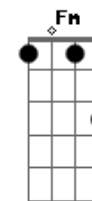

© ukulele-chords.com