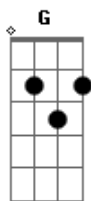

© ukulele-chords.com