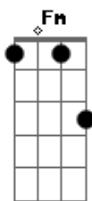

© ukulele-chords.com