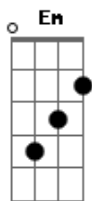

Westlife - I Need You

Tom: C
Intro: C

C Am F G
Baby, baby I swear to you
C Am Dm G
Baby, baby I'm here for you

N.C. F
I don't know why,
G Em
Why I did those things to you
Am
What went through my mind
F
And I don't know why,
G Em
Why I broke your heart in two
Am
Guess that I was blind
Fm Dm
Baby how I wish you could forgive me
G G G
One more time, baby

C Am
And I swear, I'll be there
F G
Anytime you want me to
C Am
I'll be true, here for you
Fm Dm
Don't leave me lonely
G G G
Cause I need you

F
I've been a fool
G Em
Now I see the price to pay
Am
I can't run and hide
F
Cause I'm losing you
G Em
And my chances slipped away
Am
With each time I lied
Fm Dm
Baby how I wish you could forgive me
G G G
One more time, oh yeah

C Am

And I swear, I'll be there
F G
Anytime you want me to
C Am
I'll be true, here for you
Fm Dm
Don't leave me lonely
G G G
Cause I need you

Dm
Baby living without you
F
Will tear me apart
C G
When I know how it could have been
Dm
But I don't care where it leads to
Am
Let's make a new start
F Bb G
And give love a chance to win
C
Cause baby I swear

C Am
Baby baby I swear to you
F G C
Anytime you want me to, yes I swear
C Am
Baby baby I'm here for you
F
Don't leave me lonely
G
Cause I need you

C Am
And I swear, I'll be there
F G
Anytime you want me to
C Am
I'll be true, here for you
Fm Dm
Don't leave me lonely
G G G
Cause I need you
C Am F G
And I swear, I'll be there
C Am
I'll be true
Fm Dm
Don't leave me lonely
G G G
Cause I need you
C
Yes baby I need you

Acordes

© ukulele-chords.com

© ukulele-chords.com

© ukulele-chords.com

© ukulele-chords.com

© ukulele-chords.com

© ukulele-chords.com

© ukulele-chords.com

© ukulele-chords.com