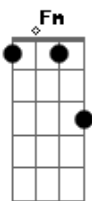

© ukulele-chords.com