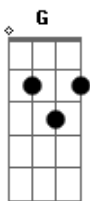

Westlife - I Need You

Tom: C
Intro: C

C Am F G
Baby, baby I swear to you
C Am Dm G
Baby, baby I'm here for you

N.C. F
I don't know why,
G Em
Why I did those things to you
Am
What went through my mind
F
And I don't know why,
G Em
Why I broke your heart in two
Am
Guess that I was blind
Fm Dm
Baby how I wish you could forgive me
G G G
One more time, baby

C Am
And I swear, I'll be there
F G
Anytime you want me to
C Am
I'll be true, here for you
Fm Dm
Don't leave me lonely
G G G
Cause I need you

F
I've been a fool
G Em
Now I see the price to pay
Am
I can't run and hide
F
Cause I'm losing you
G Em
And my chances slipped away
Am
With each time I lied
Fm Dm
Baby how I wish you could forgive me
G G G
One more time, oh yeah

C Am

And I swear, I'll be there
F G
Anytime you want me to
C Am
I'll be true, here for you
Fm Dm
Don't leave me lonely
G G G
Cause I need you

Dm
Baby living without you
F
Will tear me apart
C G
When I know how it could have been
Dm
But I don't care where it leads to
Am
Let's make a new start
F Bb G
And give love a chance to win
C
Cause baby I swear

C Am
Baby baby I swear to you
F G C
Anytime you want me to, yes I swear
C Am
Baby baby I'm here for you
F
Don't leave me lonely
G
Cause I need you

C Am
And I swear, I'll be there
F G
Anytime you want me to
C Am
I'll be true, here for you
Fm Dm
Don't leave me lonely
G G G
Cause I need you
C Am F G
And I swear, I'll be there
C Am
I'll be true
Fm Dm
Don't leave me lonely
G G G
Cause I need you
C
Yes baby I need you

Acordes

© ukulele-chords.com

© ukulele-chords.com

© ukulele-chords.com

© ukulele-chords.com

© ukulele-chords.com

© ukulele-chords.com

© ukulele-chords.com

© ukulele-chords.com