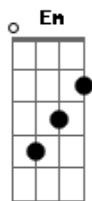

© ukulele-chords.com