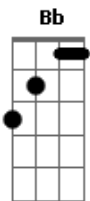

© ukulele-chords.com