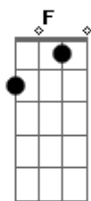

© ukulele-chords.com

© ukulele-chords.com