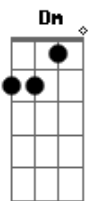

© ukulele-chords.com