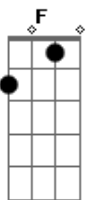

© ukulele-chords.com