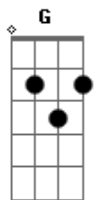

© ukulele-chords.com