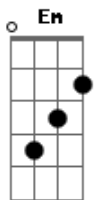

© ukulele-chords.com