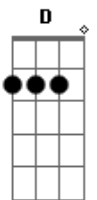

© ukulele-chords.com