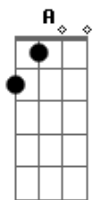

Westlife - Home

Tom: G
Intro: G D Em D C D G D
G
Another summer day
D
Is come and gone away
Em D
In Paris and Rome
C C D
But I wanna go home
G D
Mmmm
G
Maybe surrounded by
D
A million people I
Em D
Still feel all alone
C C D
I just wanna go home
G
Oh I miss you, you know
C
And I've been keeping all the letters
Em
That I wrote to you
A A
Each one a line or two
C D
"I'm fine baby, how are you?"
C
Well I would send them
Em
But I know that it's just not enough
F
My words were cold and flat
D D D
And you deserve more than that
G
Another aeroplane
D
Another sunny place
Em D
I'm lucky I know
C
But I wanna go home
D D G D
Mmmm, I've got to go home
G D Em Em7
Let me go hoooooooooome
C D
I'm just too far from where you are

I wanna come home
G D Em Em7
Let me go hoooooooooome
C D
I've had my run Baby, I'm done
D G D
I gotta go home
BREAK: G D Em D C D G
C
And I feel just like I'm living
Em
Someone else's life
A A
It's like I just stepped outside
C D
When everything was going right
C
And I know just why you could not
Em
Come along with me
F
But this was not your dream
D D D
But you always believed in me
G
Another winter day has come
D
And gone away
Em D
And even Paris and Rome
C C
And I wanna go home
D G D
I miss you, you know
G D Em Em7
Let me go hoooooooooome
C D
I've had my run Baby, I'm done
G D
I wana go home
G D Em Em7
Let me go hoooooooooome
C
It will alright
D
I'll be home tonight
G
I'm coming back home

Acordes

© ukulele-chords.com