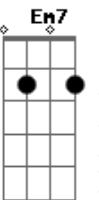

© ukulele-chords.com