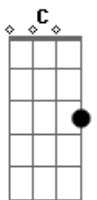

© ukulele-chords.com