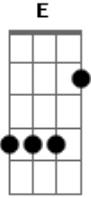

© ukulele-chords.com