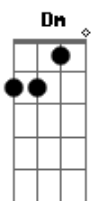

© ukulele-chords.com