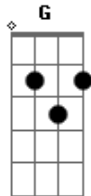

Westlife - Close

Tom: G

Tom :G

The tuning is a bit higher than E-tuning

G
Across the miles

D
It's funny to me

Em7 D
how far you are

C
but how near you seem to be

G
I could talk all night

D B7
just to hear you breathe

Em7 D
I could spend my life

C Em Am
just livin this dream

D7
you're all I ever need
chorus

G D
you give me strength

Em
you give me hope

C
you give me some one to love someone to hold

G D
when I'm in your arms

Em7 D
I need you to know

C
I've never been

G
never been this close

D C

Acordes

© ukulele-chords.com

© ukulele-chords.com