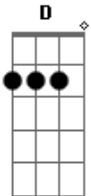

© ukulele-chords.com