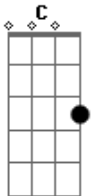

G
I could talk all night

D B7
just to hear you breathe

Em7 D
I could spend my life

C Em Am
just livin this dream

D7
you're all I ever need
chorus

G D
you give me strength

Em
you give me hope

C
you give me some one to love someone to hold

G D
when I'm in your arms

Em7 D
I need you to know

C
I've never been

G
never been this close

D C

Acordes

© ukulele-chords.com

© ukulele-chords.com