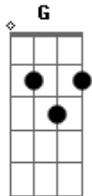

© ukulele-chords.com