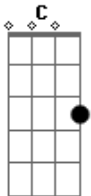

Westlife - Close

Tom: G

Tom :G

The tuning is a bit higher than E-tuning

G
Across the miles
D
It's funny to me
Em7 D
how far you are
C
but how near you seem to be
G
I could talk all night
D B7
just to hear you breathe
Em7 D
I could spend my life

C Em Am
just livin this dream
D7
you're all I ever need
chorus
G D
you give me strength
Em
you give me hope
C
you give me some one to love someone to hold
G D
when I'm in your arms
Em7 D
I need you to know
C
I've never been
G
never been this close
D C

Acordes

© ukulele-chords.com