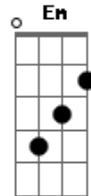

© ukulele-chords.com