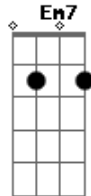

© ukulele-chords.com