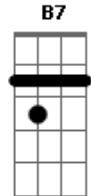

© ukulele-chords.com