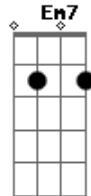

© ukulele-chords.com