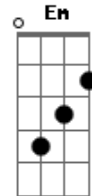

© ukulele-chords.com