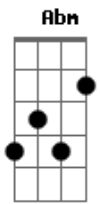

© ukulele-chords.com