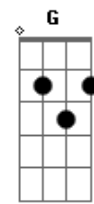

© ukulele-chords.com