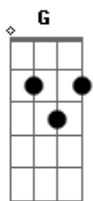

Bm G
When I call you at home and he answers the phone
D A
Or I get your machine and I don't hear me
Bm G
When I lie in my bed with the thoughts in my head
D A
When we danced and we sang and we laughed all night
G D
Ooh da bop bop baby please don't let me go
A
Can't live my life this way
G D
Ooh da bop bop baby please just let me know
A G G D
And put my mind at ease for sure

G D
On a love train 20 odd years now
A
I got off today
G D
But nobody said the stop that I've taken
A
Was a stop too late
G D
Now I'm alone I'm thinking of stupid
A

Hurtful small things like

Bm G
When I call you at home and he answers the phone
D A
Or I get your machine and I don't hear me
Bm G
When I lie in my bed with the thoughts in my head
D A
When we danced and we sang and we laughed all night
G D
Ooh da bop bop baby please don't let me go
A
Can't live my life this way
G D
Ooh da bop bop baby please just let me know
A Am
And put my mind at ease for sure
Am F G
Maybe it's time to say goodbye
Am
Maybe it's time to let this lie
F G
This is when we must set things right
Bm G A
Now that we've gone our separate ways
Bm
I just can't live these desperate days
G A
This is what I've been trying to say
3 x (fade)
G D
Ooh da bop bop baby please don't let me go
A
Can't live my life this way
G D
Ooh da bop bop baby please just let me know
A
And put my mind at ease

Acordes

© ukulele-chords.com