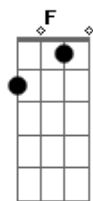

© ukulele-chords.com