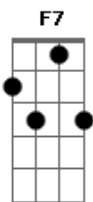

© ukulele-chords.com