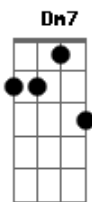

© ukulele-chords.com