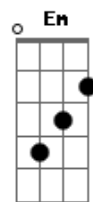

© ukulele-chords.com