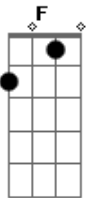

REFRÃO: (2X)
C G
E quando você se tocar

F
Já será
E E7
Tarde demais
Intro: (2X)

Acordes

© ukulele-chords.com

© ukulele-chords.com

© ukulele-chords.com

© ukulele-chords.com

© ukulele-chords.com