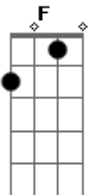

REFRÃO: (2X)
C G
E quando você se tocar

F
Já será
E E7
Tarde demais
Intro: (2X)

Acordes

© ukulele-chords.com

© ukulele-chords.com

© ukulele-chords.com

© ukulele-chords.com

© ukulele-chords.com