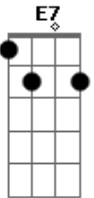

REFRÃO: (2X)
C G
E quando você se tocar

F
Já será
E E7
Tarde demais
Intro: (2X)

Acordes

© ukulele-chords.com

© ukulele-chords.com

© ukulele-chords.com

© ukulele-chords.com

© ukulele-chords.com