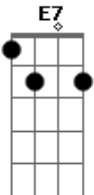

REFRÃO: (2X)
C G
E quando você se tocar

F
Já será
E E7
Tarde demais
Intro: (2X)

Acordes

© ukulele-chords.com

© ukulele-chords.com

© ukulele-chords.com

© ukulele-chords.com

© ukulele-chords.com