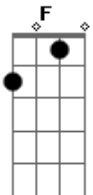

REFRÃO: (2X)
 C G
 E quando você se tocar

F
 Já será
 E E7
 Tarde demais
 Intro: (2X)

Acordes

© ukulele-chords.com

© ukulele-chords.com

© ukulele-chords.com

© ukulele-chords.com

© ukulele-chords.com