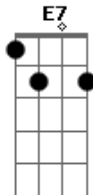

REFRÃO: (2X)
 C G
 E quando você se tocar

F
 Já será
 E E7
 Tarde demais
 Intro: (2X)

Acordes

© ukulele-chords.com

© ukulele-chords.com

© ukulele-chords.com

© ukulele-chords.com

© ukulele-chords.com