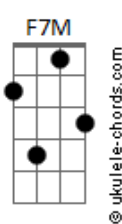

Paul Weller - Sleepy Hollow

tom:

G

Intro: G Am Bm Am

[Primeira Parte]

G Am Bm Am
 Good night, sleepy hollow
 G Am Bm Am
 Night time's on its way

(G Am Bm Am)

G Am Bm Am
 While I'm thinking on it
 G Am Bm Am7
 Finding words to say

[Pré-Refrão]

G7M Am7
 What it feels like
 G7M Am7
 In a lifetime
 Bm7 Am7 G7M Am7
 Where I wanna stay

[Refrão]

Em
 Dreamland in the mirror
 Em7
 Don't seem so far
 Am7

Acordes

I stop to consider
 C7M
 And I thank it all
 F7M
 The river and the road
 Em
 For showing me a way home

[Solo] G Am Bm Am

[Segunda Parte]

G Am Bm Am
 So few seem to deliver
 G Am Bm Am
 What a feeling I feel
 G Am Bm Am
 So, good night, sleepy hollow
 G Am Bm G
 Night time's on its way

(G7M Am7 Bm7 Am7)

[Final]