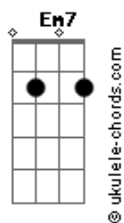

Paul Weller - Sleepy Hollow

tom:

G

Intro: G Am Bm Am

[Primeira Parte]

G Am Bm Am
 Good night, sleepy hollow
 G Am Bm Am
 Night time's on its way

(G Am Bm Am)

G Am Bm Am
 While I'm thinking on it
 G Am Bm Am7
 Finding words to say

[Pré-Refrão]

G7M Am7
 What it feels like
 G7M Am7
 In a lifetime
 Bm7 Am7 G7M Am7
 Where I wanna stay

[Refrão]

Em
 Dreamland in the mirror
 Em7
 Don't seem so far
 Am7

Acordes

I stop to consider
 C7M
 And I thank it all
 F7M
 The river and the road
 Em
 For showing me a way home