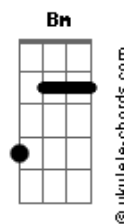

Paul Weller - Sleepy Hollow

tom:

G

Intro: G Am Bm Am

[Primeira Parte]

G Am Bm Am
 Good night, sleepy hollow
 G Am Bm Am
 Night time's on its way

(G Am Bm Am)

G Am Bm Am
 While I'm thinking on it
 G Am Bm Am7
 Finding words to say

[Pré-Refrão]

G7M Am7
 What it feels like
 G7M Am7
 In a lifetime
 Bm7 Am7 G7M Am7
 Where I wanna stay

[Refrão]

Em
 Dreamland in the mirror
 Em7
 Don't seem so far
 Am7

Acordes

I stop to consider
 C7M
 And I thank it all
 F7M
 The river and the road
 Em
 For showing me a way home

[Solo] G Am Bm Am

[Segunda Parte]

G Am Bm Am
 So few seem to deliver
 G Am Bm Am
 What a feeling I feel
 G Am Bm Am
 So, good night, sleepy hollow
 G Am Bm G
 Night time's on its way

(G7M Am7 Bm7 Am7)

[Final]