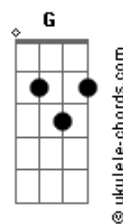

Paul Weller - Sleepy Hollow

tom:

G

Intro: G Am Bm Am

[Primeira Parte]

G Am Bm Am
 Good night, sleepy hollow
 G Am Bm Am
 Night time's on its way

(G Am Bm Am)

G Am Bm Am
 While I'm thinking on it
 G Am Bm Am7
 Finding words to say

[Pré-Refrão]

G7M Am7
 What it feels like
 G7M Am7
 In a lifetime
 Bm7 Am7 G7M Am7
 Where I wanna stay

[Refrão]

Em
 Dreamland in the mirror
 Em7
 Don't seem so far
 Am7

Acordes

I stop to consider
 C7M
 And I thank it all
 F7M
 The river and the road
 Em
 For showing me a way home

[Solo] G Am Bm Am

[Segunda Parte]

G Am Bm Am
 So few seem to deliver
 G Am Bm Am
 What a feeling I feel
 G Am Bm Am
 So, good night, sleepy hollow
 G Am Bm G
 Night time's on its way

(G7M Am7 Bm7 Am7)

[Final]