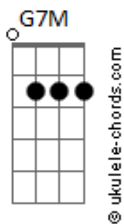

Paul Weller - Sleepy Hollow

tom:

G

Intro: G Am Bm Am

[Primeira Parte]

G Am Bm Am
 Good night, sleepy hollow
 G Am Bm Am
 Night time's on its way

(G Am Bm Am)

G Am Bm Am
 While I'm thinking on it
 G Am Bm Am7
 Finding words to say

[Pré-Refrão]

G7M Am7
 What it feels like
 G7M Am7
 In a lifetime
 Bm7 Am7 G7M Am7
 Where I wanna stay

[Refrão]

Em
 Dreamland in the mirror
 Em7
 Don't seem so far
 Am7

Acordes

I stop to consider
 C7M
 And I thank it all
 F7M
 The river and the road
 Em
 For showing me a way home

[Solo] G Am Bm Am

[Segunda Parte]

G Am Bm Am
 So few seem to deliver
 G Am Bm Am
 What a feeling I feel
 G Am Bm Am
 So, good night, sleepy hollow
 G Am Bm G
 Night time's on its way

(G7M Am7 Bm7 Am7)

[Final]