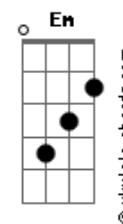

Paul Weller - Sleepy Hollow

tom:

G

Intro: G Am Bm Am

[Primeira Parte]

G Am Bm Am
 Good night, sleepy hollow
 G Am Bm Am
 Night time's on its way

(G Am Bm Am)

G Am Bm Am
 While I'm thinking on it
 G Am Bm Am7
 Finding words to say

[Pré-Refrão]

G7M Am7
 What it feels like
 G7M Am7
 In a lifetime
 Bm7 Am7 G7M Am7
 Where I wanna stay

[Refrão]

Em
 Dreamland in the mirror
 Em7
 Don't seem so far
 Am7

Acordes

I stop to consider
 C7M
 And I thank it all
 F7M
 The river and the road
 Em
 For showing me a way home

[Solo] G Am Bm Am

[Segunda Parte]

G Am Bm Am
 So few seem to deliver
 G Am Bm Am
 What a feeling I feel
 G Am Bm Am
 So, good night, sleepy hollow
 G Am Bm G
 Night time's on its way

(G7M Am7 Bm7 Am7)

[Final]