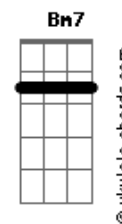

Paul Weller - Sleepy Hollow

tom:

G

Intro: G Am Bm Am

[Primeira Parte]

G Am Bm Am
 Good night, sleepy hollow
 G Am Bm Am
 Night time's on its way

(G Am Bm Am)

G Am Bm Am
 While I'm thinking on it
 G Am Bm Am7
 Finding words to say

[Pré-Refrão]

G7M Am7
 What it feels like
 G7M Am7
 In a lifetime
 Bm7 Am7 G7M Am7
 Where I wanna stay

[Refrão]

Em
 Dreamland in the mirror
 Em7
 Don't seem so far
 Am7

Acordes

I stop to consider
 C7M
 And I thank it all
 F7M
 The river and the road
 Em
 For showing me a way home