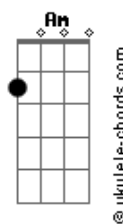

Paul Weller - Sleepy Hollow

tom:

G

Intro: G Am Bm Am

[Primeira Parte]

G Am Bm Am
 Good night, sleepy hollow
 G Am Bm Am
 Night time's on its way

(G Am Bm Am)

G Am Bm Am
 While I'm thinking on it
 G Am Bm Am7
 Finding words to say

[Pré-Refrão]

G7M Am7
 What it feels like
 G7M Am7
 In a lifetime
 Bm7 Am7 G7M Am7
 Where I wanna stay

[Refrão]

Em
 Dreamland in the mirror
 Em7
 Don't seem so far
 Am7

Acordes

I stop to consider
 C7M
 And I thank it all
 F7M
 The river and the road
 Em
 For showing me a way home