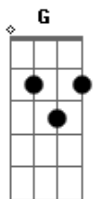

© ukulele-chords.com