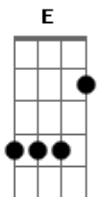

© ukulele-chords.com