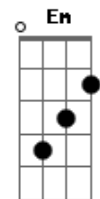

© ukulele-chords.com