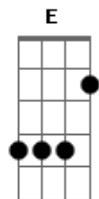

© ukulele-chords.com