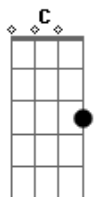

© ukulele-chords.com