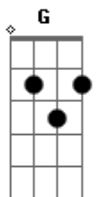

© ukulele-chords.com