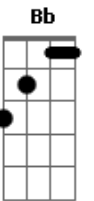

© ukulele-chords.com