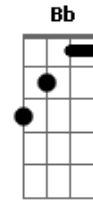

© ukulele-chords.com