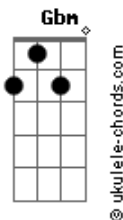

[Segunda Parte]

Dbm A Abm
Down by the river in soulless penury
Dbm Gbm B7 E
Even the sky wouldn't look at me

[Pré-Refrão]

D
I had no point
A Ab7
It had no reason

[Refrão]

A E
Into pockets I go
A E
Of my best friend's coat
Ab7
Looking for what

Acordes

Dbm A Abm Dbm A Abm Dbm
I don't know

[Terceira Parte]

Dbm A Abm
In the depths of despair I had another line
Dbm Gbm B7 E
Nothing easy, Nothing fine
D A Ab7
Rounds of circles all out of time

[Refrão]