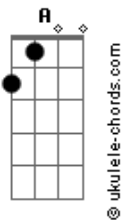

[Segunda Parte]

Dbm A Abm  
Down by the river in soulless penury  
Dbm Gbm B7 E  
Even the sky wouldn't look at me

[Pré-Refrão]

D  
I had no point  
A Ab7  
It had no reason

[Refrão]

A E  
Into pockets I go  
A E  
Of my best friend's coat  
Ab7  
Looking for what

## Acordes

Dbm A Abm Dbm A Abm Dbm  
I don't know

[Terceira Parte]

Dbm A Abm  
In the depths of despair I had another line  
Dbm Gbm B7 E  
Nothing easy, Nothing fine  
D A Ab7  
Rounds of circles all out of time