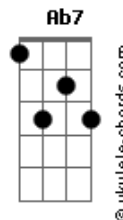

Paul Weller - My Best Friend's Coat

tom:

Dbm

Intro: Dbm A Abm Dbm
Dbm A Abm Dbm

[Primeira Parte]

Dbm A Abm
In the depths of despair I took another drink
Dbm Gbm B7 E
It soothed my mind and helped me to think
D A Ab7
Of all the places I've never been

[Segunda Parte]

Dbm A Abm
Down by the river in soulless penury
Dbm Gbm B7 E
Even the sky wouldn't look at me

[Pré-Refrão]

D
I had no point
A Ab7
It had no reason

[Refrão]

A E
Into pockets I go
A E
Of my best friend's coat
Ab7
Looking for what

Acordes

Dbm A Abm Dbm A Abm Dbm
I don't know

[Terceira Parte]

Dbm A Abm
In the depths of despair I had another line
Dbm Gbm B7 E
Nothing easy, Nothing fine
D A Ab7
Rounds of circles all out of time

[Refrão]