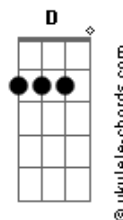

Paul Weller - My Best Friend's Coat

tom:

Dbm

Intro: Dbm A Abm Dbm
Dbm A Abm Dbm

[Primeira Parte]

Dbm A Abm
In the depths of despair I took another drink
Dbm Gbm B7 E
It soothed my mind and helped me to think
D A Ab7
Of all the places I've never been

[Segunda Parte]

Dbm A Abm
Down by the river in soulless penury
Dbm Gbm B7 E
Even the sky wouldn't look at me

[Pré-Refrão]

D
I had no point
A Ab7
It had no reason

[Refrão]

A E
Into pockets I go
A E
Of my best friend's coat
Ab7
Looking for what

Acordes

Dbm A Abm Dbm A Abm Dbm
I don't know

[Terceira Parte]

Dbm A Abm
In the depths of despair I had another line
Dbm Gbm B7 E
Nothing easy, Nothing fine
D A Ab7
Rounds of circles all out of time

[Refrão]