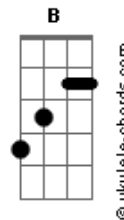

# Paul Weller - My Best Friend's Coat

tom:

Dbm

Intro: Dbm A Abm Dbm  
Dbm A Abm Dbm

[Primeira Parte]

Dbm A Abm  
In the depths of despair I took another drink  
Dbm Gbm B7 E  
It soothed my mind and helped me to think  
D A Ab7  
Of all the places I've never been

[Segunda Parte]

Dbm A Abm  
Down by the river in soulless penury  
Dbm Gbm B7 E  
Even the sky wouldn't look at me

[Pré-Refrão]

D  
I had no point  
A Ab7  
It had no reason

[Refrão]

A E  
Into pockets I go  
A E  
Of my best friend's coat  
Ab7  
Looking for what

## Acordes

Dbm A Abm Dbm A Abm Dbm  
I don't know

[Terceira Parte]

Dbm A Abm  
In the depths of despair I had another line  
Dbm Gbm B7 E  
Nothing easy, Nothing fine  
D A Ab7  
Rounds of circles all out of time