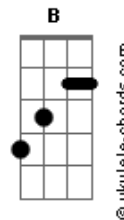

Paul Weller - My Best Friend's Coat

tom:

Dbm

Intro: Dbm A Abm Dbm
Dbm A Abm Dbm

[Primeira Parte]

Dbm A Abm
In the depths of despair I took another drink
Dbm Gbm B7 E
It soothed my mind and helped me to think
D A Ab7
Of all the places I've never been

[Segunda Parte]

Dbm A Abm
Down by the river in soulless penury
Dbm Gbm B7 E
Even the sky wouldn't look at me

[Pré-Refrão]

D
I had no point
A Ab7
It had no reason

[Refrão]

A E
Into pockets I go
A E
Of my best friend's coat
Ab7
Looking for what

Acordes

Dbm A Abm Dbm A Abm Dbm
I don't know

[Terceira Parte]

Dbm A Abm
In the depths of despair I had another line
Dbm Gbm B7 E
Nothing easy, Nothing fine
D A Ab7
Rounds of circles all out of time

[Refrão]