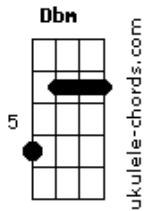

[Segunda Parte]

Dbm A Abm  
Down by the river in soulless penury  
Dbm Gbm B7 E  
Even the sky wouldn't look at me

[Pré-Refrão]

D  
I had no point  
A Ab7  
It had no reason

[Refrão]

A E  
Into pockets I go  
A E  
Of my best friend's coat  
Ab7  
Looking for what

## Acordes

Dbm A Abm Dbm A Abm Dbm  
I don't know

[Terceira Parte]

Dbm A Abm  
In the depths of despair I had another line  
Dbm Gbm B7 E  
Nothing easy, Nothing fine  
D A Ab7  
Rounds of circles all out of time