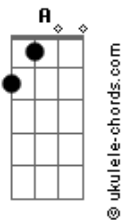

[Segunda Parte]

Dbm A Abm
Down by the river in soulless penury
Dbm Gbm B7 E
Even the sky wouldn't look at me

[Pré-Refrão]

D
I had no point
A Ab7
It had no reason

[Refrão]

A E
Into pockets I go
A E
Of my best friend's coat
Ab7
Looking for what

Acordes

Dbm A Abm Dbm A Abm Dbm
I don't know

[Terceira Parte]

Dbm A Abm
In the depths of despair I had another line
Dbm Gbm B7 E
Nothing easy, Nothing fine
D A Ab7
Rounds of circles all out of time

[Refrão]