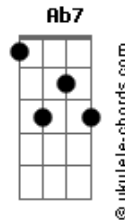

Paul Weller - My Best Friend's Coat

tom:

Dbm

Intro: Dbm A Abm Dbm
Dbm A Abm Dbm

[Primeira Parte]

Dbm A Abm
In the depths of despair I took another drink
Dbm Gbm B7 E
It soothed my mind and helped me to think
D A Ab7
Of all the places I've never been

[Segunda Parte]

Dbm A Abm
Down by the river in soulless penury
Dbm Gbm B7 E
Even the sky wouldn't look at me

[Pré-Refrão]

D
I had no point
A Ab7
It had no reason

[Refrão]

A E
Into pockets I go
A E
Of my best friend's coat
Ab7
Looking for what

Acordes

Dbm A Abm Dbm A Abm Dbm
I don't know

[Terceira Parte]

Dbm A Abm
In the depths of despair I had another line
Dbm Gbm B7 E
Nothing easy, Nothing fine
D A Ab7
Rounds of circles all out of time

[Refrão]