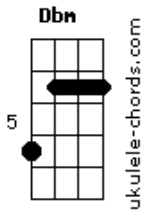

Paul Weller - My Best Friend's Coat

tom:

Dbm

Intro: Dbm A Abm Dbm
Dbm A Abm Dbm

[Primeira Parte]

Dbm A Abm
In the depths of despair I took another drink
Dbm Gbm B7 E
It soothed my mind and helped me to think
D A Ab7
Of all the places I've never been

[Segunda Parte]

Dbm A Abm
Down by the river in soulless penury
Dbm Gbm B7 E
Even the sky wouldn't look at me

[Pré-Refrão]

D
I had no point
A Ab7
It had no reason

[Refrão]

A E
Into pockets I go
A E
Of my best friend's coat
Ab7
Looking for what

Acordes

Dbm A Abm Dbm A Abm Dbm
I don't know

[Terceira Parte]

Dbm A Abm
In the depths of despair I had another line
Dbm Gbm B7 E
Nothing easy, Nothing fine
D A Ab7
Rounds of circles all out of time

[Refrão]