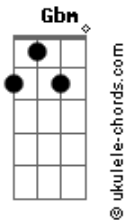

Paul Weller - My Best Friend's Coat

tom:

Dbm

Intro: Dbm A Abm Dbm
Dbm A Abm Dbm

[Primeira Parte]

Dbm A Abm
In the depths of despair I took another drink
Dbm Gbm B7 E
It soothed my mind and helped me to think
D A Ab7
Of all the places I've never been

[Segunda Parte]

Dbm A Abm
Down by the river in soulless penury
Dbm Gbm B7 E
Even the sky wouldn't look at me

[Pré-Refrão]

D
I had no point
A Ab7
It had no reason

[Refrão]

A E
Into pockets I go
A E
Of my best friend's coat
Ab7
Looking for what

Acordes

Dbm A Abm Dbm A Abm Dbm
I don't know

[Terceira Parte]

Dbm A Abm
In the depths of despair I had another line
Dbm Gbm B7 E
Nothing easy, Nothing fine
D A Ab7
Rounds of circles all out of time

[Refrão]