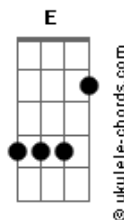

Paul Weller - My Best Friend's Coat

tom:

Dbm

Intro: Dbm A Abm Dbm
Dbm A Abm Dbm

[Primeira Parte]

Dbm A Abm
In the depths of despair I took another drink
Dbm Gbm B7 E
It soothed my mind and helped me to think
D A Ab7
Of all the places I've never been

[Segunda Parte]

Dbm A Abm
Down by the river in soulless penury
Dbm Gbm B7 E
Even the sky wouldn't look at me

[Pré-Refrão]

D
I had no point
A Ab7
It had no reason

[Refrão]

A E
Into pockets I go
A E
Of my best friend's coat
Ab7
Looking for what

Acordes

Dbm A Abm Dbm A Abm Dbm
I don't know

[Terceira Parte]

Dbm A Abm
In the depths of despair I had another line
Dbm Gbm B7 E
Nothing easy, Nothing fine
D A Ab7
Rounds of circles all out of time

[Refrão]