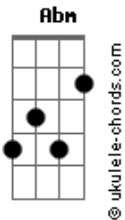

Paul Weller - My Best Friend's Coat

tom:

Dbm

Intro: Dbm A Abm Dbm
Dbm A Abm Dbm

[Primeira Parte]

Dbm A Abm
In the depths of despair I took another drink
Dbm Gbm B7 E
It soothed my mind and helped me to think
D A Ab7
Of all the places I've never been

[Segunda Parte]

Dbm A Abm
Down by the river in soulless penury
Dbm Gbm B7 E
Even the sky wouldn't look at me

[Pré-Refrão]

D
I had no point
A Ab7
It had no reason

[Refrão]

A E
Into pockets I go
A E
Of my best friend's coat
Ab7
Looking for what

Acordes

Dbm A Abm Dbm A Abm Dbm
I don't know

[Terceira Parte]

Dbm A Abm
In the depths of despair I had another line
Dbm Gbm B7 E
Nothing easy, Nothing fine
D A Ab7
Rounds of circles all out of time

[Refrão]