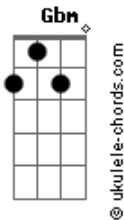

# Paul Weller - My Best Friend's Coat

tom:

Dbm

Intro: Dbm A Abm Dbm  
Dbm A Abm Dbm

[Primeira Parte]

Dbm A Abm  
In the depths of despair I took another drink  
Dbm Gbm B7 E  
It soothed my mind and helped me to think  
D A Ab7  
Of all the places I've never been

[Segunda Parte]

Dbm A Abm  
Down by the river in soulless penury  
Dbm Gbm B7 E  
Even the sky wouldn't look at me

[Pré-Refrão]

D  
I had no point  
A Ab7  
It had no reason

[Refrão]

A E  
Into pockets I go  
A E  
Of my best friend's coat  
Ab7  
Looking for what

## Acordes

Dbm A Abm Dbm A Abm Dbm  
I don't know

[Terceira Parte]

Dbm A Abm  
In the depths of despair I had another line  
Dbm Gbm B7 E  
Nothing easy, Nothing fine  
D A Ab7  
Rounds of circles all out of time