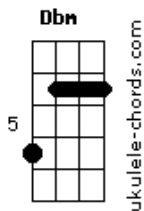

[Segunda Parte]

Dbm A Abm
Down by the river in soulless penury
Dbm Gbm B7 E
Even the sky wouldn't look at me

[Pré-Refrão]

D
I had no point
A Ab7
It had no reason

[Refrão]

A E
Into pockets I go
A E
Of my best friend's coat
Ab7
Looking for what

Acordes

Dbm A Abm Dbm A Abm Dbm
I don't know

[Terceira Parte]

Dbm A Abm
In the depths of despair I had another line
Dbm Gbm B7 E
Nothing easy, Nothing fine
D A Ab7
Rounds of circles all out of time

[Refrão]