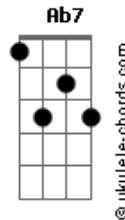

# Paul Weller - My Best Friend's Coat

tom:

Dbm

Intro: Dbm A Abm Dbm  
Dbm A Abm Dbm

[Primeira Parte]

Dbm A Abm  
In the depths of despair I took another drink  
Dbm Gbm B7 E  
It soothed my mind and helped me to think  
D A Ab7  
Of all the places I've never been

[Segunda Parte]

Dbm A Abm  
Down by the river in soulless penury  
Dbm Gbm B7 E  
Even the sky wouldn't look at me

[Pré-Refrão]

D  
I had no point  
A Ab7  
It had no reason

[Refrão]

A E  
Into pockets I go  
A E  
Of my best friend's coat  
Ab7  
Looking for what

## Acordes

Dbm A Abm Dbm A Abm Dbm  
I don't know

[Terceira Parte]

Dbm A Abm  
In the depths of despair I had another line  
Dbm Gbm B7 E  
Nothing easy, Nothing fine  
D A Ab7  
Rounds of circles all out of time