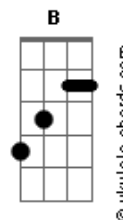

Paul Weller - My Best Friend's Coat

tom:

Dbm

Intro: Dbm A Abm Dbm
Dbm A Abm Dbm

[Primeira Parte]

Dbm A Abm
In the depths of despair I took another drink
Dbm Gbm B7 E
It soothed my mind and helped me to think
D A Ab7
Of all the places I've never been

[Segunda Parte]

Dbm A Abm
Down by the river in soulless penury
Dbm Gbm B7 E
Even the sky wouldn't look at me

[Pré-Refrão]

D
I had no point
A Ab7
It had no reason

[Refrão]

A E
Into pockets I go
A E
Of my best friend's coat
Ab7
Looking for what

Acordes

Dbm A Abm Dbm A Abm Dbm
I don't know

[Terceira Parte]

Dbm A Abm
In the depths of despair I had another line
Dbm Gbm B7 E
Nothing easy, Nothing fine
D A Ab7
Rounds of circles all out of time

[Refrão]