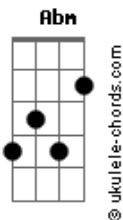

Paul Weller - My Best Friend's Coat

tom:

Dbm

Intro: Dbm A Abm Dbm
Dbm A Abm Dbm

[Primeira Parte]

Dbm A Abm
In the depths of despair I took another drink
Dbm Gbm B7 E
It soothed my mind and helped me to think
D A Ab7
Of all the places I've never been

[Segunda Parte]

Dbm A Abm
Down by the river in soulless penury
Dbm Gbm B7 E
Even the sky wouldn't look at me

[Pré-Refrão]

D
I had no point
A Ab7
It had no reason

[Refrão]

A E
Into pockets I go
A E
Of my best friend's coat
Ab7
Looking for what

Acordes

Dbm A Abm Dbm A Abm Dbm
I don't know

[Terceira Parte]

Dbm A Abm
In the depths of despair I had another line
Dbm Gbm B7 E
Nothing easy, Nothing fine
D A Ab7
Rounds of circles all out of time

[Refrão]