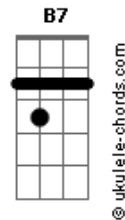

Paul Weller - My Best Friend's Coat

tom:

Dbm

Intro: Dbm A Abm Dbm
Dbm A Abm Dbm

[Primeira Parte]

Dbm A Abm
In the depths of despair I took another drink
Dbm Gbm B7 E
It soothed my mind and helped me to think
D A Ab7
Of all the places I've never been

[Segunda Parte]

Dbm A Abm
Down by the river in soulless penury
Dbm Gbm B7 E
Even the sky wouldn't look at me

[Pré-Refrão]

D
I had no point
A Ab7
It had no reason

[Refrão]

A E
Into pockets I go
A E
Of my best friend's coat
Ab7
Looking for what

Acordes

Dbm A Abm Dbm A Abm Dbm
I don't know

[Terceira Parte]

Dbm A Abm
In the depths of despair I had another line
Dbm Gbm B7 E
Nothing easy, Nothing fine
D A Ab7
Rounds of circles all out of time

[Refrão]