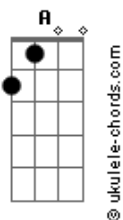

[Segunda Parte]

Dbm A Abm
Down by the river in soulless penury
Dbm Gbm B7 E
Even the sky wouldn't look at me

[Pré-Refrão]

D
I had no point
A Ab7
It had no reason

[Refrão]

A E
Into pockets I go
A E
Of my best friend's coat
Ab7
Looking for what

Acordes

Dbm A Abm Dbm A Abm Dbm
I don't know

[Terceira Parte]

Dbm A Abm
In the depths of despair I had another line
Dbm Gbm B7 E
Nothing easy, Nothing fine
D A Ab7
Rounds of circles all out of time

[Refrão]