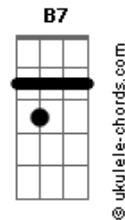

# Paul Weller - My Best Friend's Coat

tom:

Dbm

Intro: Dbm A Abm Dbm  
Dbm A Abm Dbm

[Primeira Parte]

Dbm A Abm  
In the depths of despair I took another drink  
Dbm Gbm B7 E  
It soothed my mind and helped me to think  
D A Ab7  
Of all the places I've never been

[Segunda Parte]

Dbm A Abm  
Down by the river in soulless penury  
Dbm Gbm B7 E  
Even the sky wouldn't look at me

[Pré-Refrão]

D  
I had no point  
A Ab7  
It had no reason

[Refrão]

A E  
Into pockets I go  
A E  
Of my best friend's coat  
Ab7  
Looking for what

## Acordes

Dbm A Abm Dbm A Abm Dbm  
I don't know

[Terceira Parte]

Dbm A Abm  
In the depths of despair I had another line  
Dbm Gbm B7 E  
Nothing easy, Nothing fine  
D A Ab7  
Rounds of circles all out of time