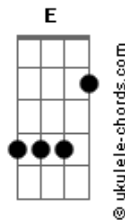

# Paul Weller - My Best Friend's Coat

tom:

Dbm

Intro: Dbm A Abm Dbm  
Dbm A Abm Dbm

[Primeira Parte]

Dbm A Abm  
In the depths of despair I took another drink  
Dbm Gbm B7 E  
It soothed my mind and helped me to think  
D A Ab7  
Of all the places I've never been

[Segunda Parte]

Dbm A Abm  
Down by the river in soulless penury  
Dbm Gbm B7 E  
Even the sky wouldn't look at me

[Pré-Refrão]

D  
I had no point  
A Ab7  
It had no reason

[Refrão]

A E  
Into pockets I go  
A E  
Of my best friend's coat  
Ab7  
Looking for what

## Acordes

Dbm A Abm Dbm A Abm Dbm  
I don't know

[Terceira Parte]

Dbm A Abm  
In the depths of despair I had another line  
Dbm Gbm B7 E  
Nothing easy, Nothing fine  
D A Ab7  
Rounds of circles all out of time