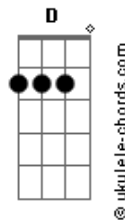

[Segunda Parte]

Dbm A Abm  
Down by the river in soulless penury  
Dbm Gbm B7 E  
Even the sky wouldn't look at me

[Pré-Refrão]

D  
I had no point  
A Ab7  
It had no reason

[Refrão]

A E  
Into pockets I go  
A E  
Of my best friend's coat  
Ab7  
Looking for what

## Acordes

Dbm A Abm Dbm A Abm Dbm  
I don't know

[Terceira Parte]

Dbm A Abm  
In the depths of despair I had another line  
Dbm Gbm B7 E  
Nothing easy, Nothing fine  
D A Ab7  
Rounds of circles all out of time