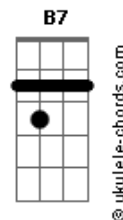

[Segunda Parte]

Dbm A Abm
Down by the river in soulless penury
Dbm Gbm B7 E
Even the sky wouldn't look at me

[Pré-Refrão]

D
I had no point
A Ab7
It had no reason

[Refrão]

A E
Into pockets I go
A E
Of my best friend's coat
Ab7
Looking for what

Acordes

Dbm A Abm Dbm A Abm Dbm
I don't know

[Terceira Parte]

Dbm A Abm
In the depths of despair I had another line
Dbm Gbm B7 E
Nothing easy, Nothing fine
D A Ab7
Rounds of circles all out of time

[Refrão]