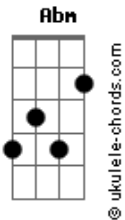

# Paul Weller - My Best Friend's Coat

tom:

Dbm

Intro: Dbm A Abm Dbm  
Dbm A Abm Dbm

[Primeira Parte]

Dbm A Abm  
In the depths of despair I took another drink  
Dbm Gbm B7 E  
It soothed my mind and helped me to think  
D A Ab7  
Of all the places I've never been

[Segunda Parte]

Dbm A Abm  
Down by the river in soulless penury  
Dbm Gbm B7 E  
Even the sky wouldn't look at me

[Pré-Refrão]

D  
I had no point  
A Ab7  
It had no reason

[Refrão]

A E  
Into pockets I go  
A E  
Of my best friend's coat  
Ab7  
Looking for what

## Acordes

Dbm A Abm Dbm A Abm Dbm  
I don't know

[Terceira Parte]

Dbm A Abm  
In the depths of despair I had another line  
Dbm Gbm B7 E  
Nothing easy, Nothing fine  
D A Ab7  
Rounds of circles all out of time