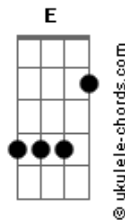

Paul Weller - My Best Friend's Coat

tom:

Dbm

Intro: Dbm A Abm Dbm
Dbm A Abm Dbm

[Primeira Parte]

Dbm A Abm
In the depths of despair I took another drink
Dbm Gbm B7 E
It soothed my mind and helped me to think
D A Ab7
Of all the places I've never been

[Segunda Parte]

Dbm A Abm
Down by the river in soulless penury
Dbm Gbm B7 E
Even the sky wouldn't look at me

[Pré-Refrão]

D
I had no point
A Ab7
It had no reason

[Refrão]

A E
Into pockets I go
A E
Of my best friend's coat
Ab7
Looking for what

Acordes

Dbm A Abm Dbm A Abm Dbm
I don't know

[Terceira Parte]

Dbm A Abm
In the depths of despair I had another line
Dbm Gbm B7 E
Nothing easy, Nothing fine
D A Ab7
Rounds of circles all out of time

[Refrão]