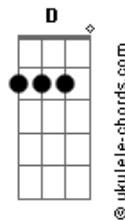

[Segunda Parte]

Dbm A Abm
Down by the river in soulless penury
Dbm Gbm B7 E
Even the sky wouldn't look at me

[Pré-Refrão]

D
I had no point
A Ab7
It had no reason

[Refrão]

A E
Into pockets I go
A E
Of my best friend's coat
Ab7
Looking for what

Acordes

Dbm A Abm Dbm A Abm Dbm
I don't know

[Terceira Parte]

Dbm A Abm
In the depths of despair I had another line
Dbm Gbm B7 E
Nothing easy, Nothing fine
D A Ab7
Rounds of circles all out of time

[Refrão]