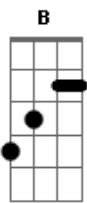

Paul Weller - Jumble Queen

tom:

B

Intro: A Gb A

[Primeira Parte]

Gb A
I kill the hours that are in between
Gb A
I check the news for conspiracy
Gb A
All that I'm worth is wrapped up in cellophane
Gb A
I might be gone but I'll be back again

[Refrão]

B Gb
Take what you want
B Gb
Take all that you want from me
B Gb
Take what you want
B A Gb A
Take all that you want from me

[Segunda Parte]

Gb A
I was a diamond, now I'm made of stone
Gb A
Forever heading to the lights of home
Gb A
If I can do it, I can do it clean
Gb
I sing to the song of the Jumble Queen

[Refrão]

B Gb
Take what you want
B Gb

Acordes

© ukulele-chords.com

© ukulele-chords.com

© ukulele-chords.com

© ukulele-chords.com

Take all that you want from me
B Gb
Take what you want
B A
Take all that you want from me