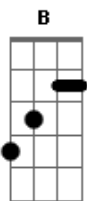

Paul Weller - Jumble Queen

tom:

B

Intro: A Gb A

[Primeira Parte]

Gb A
I kill the hours that are in between
Gb A
I check the news for conspiracy
Gb A
All that I'm worth is wrapped up in cellophane
Gb A
I might be gone but I'll be back again

[Refrão]

B Gb
Take what you want
B Gb
Take all that you want from me
B Gb
Take what you want
B A Gb A
Take all that you want from me

[Segunda Parte]

Gb A
I was a diamond, now I'm made of stone
Gb A
Forever heading to the lights of home
Gb A
If I can do it, I can do it clean
Gb
I sing to the song of the Jumble Queen

[Refrão]

B Gb
Take what you want
B Gb

Acordes

© ukulele-chords.com

© ukulele-chords.com

© ukulele-chords.com

© ukulele-chords.com

Take all that you want from me
B Gb
Take what you want
B A
Take all that you want from me