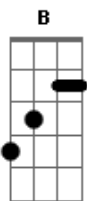

Paul Weller - Jumble Queen

tom:

B

Intro: A Gb A

[Primeira Parte]

Gb A
I kill the hours that are in between
Gb A
I check the news for conspiracy
Gb A
All that I'm worth is wrapped up in cellophane
Gb A
I might be gone but I'll be back again

[Refrão]

B Gb
Take what you want
B Gb
Take all that you want from me
B Gb
Take what you want
B A Gb A
Take all that you want from me

[Segunda Parte]

Gb A
I was a diamond, now I'm made of stone
Gb A
Forever heading to the lights of home
Gb A
If I can do it, I can do it clean
Gb
I sing to the song of the Jumble Queen

[Refrão]

B Gb
Take what you want
B Gb

Acordes

© ukulele-chords.com