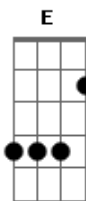

# Paul Weller - Jumble Queen

tom:

B

Intro: A Gb A

[Primeira Parte]

Gb A  
I kill the hours that are in between  
Gb A  
I check the news for conspiracy  
Gb A  
All that I'm worth is wrapped up in cellophane  
Gb A  
I might be gone but I'll be back again

## Acordes

© ukulele-chords.com

© ukulele-chords.com

© ukulele-chords.com

© ukulele-chords.com

Take all that you want from me  
B Gb  
Take what you want  
B A  
Take all that you want from me

[Solo] E Gb A  
A Gb A Gb  
A Gb A Gb

[Terceira Parte]

Gb A  
Just like a bullet  
Gb A  
Now I'm flying free  
Gb A  
I see the future looking  
Gb A  
Back at me  
Gb A  
An' while you're crying over  
Gb A  
What has been  
Gb  
I'll sing this song to the Jumble Queen