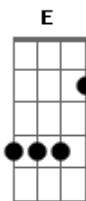

Paul Weller - Jumble Queen

tom:

B

Intro: A Gb A

[Primeira Parte]

Gb A
I kill the hours that are in between
Gb A
I check the news for conspiracy
Gb A
All that I'm worth is wrapped up in cellophane
Gb A
I might be gone but I'll be back again

[Refrão]

B Gb
Take what you want
B Gb
Take all that you want from me
B Gb
Take what you want
B A Gb A
Take all that you want from me

[Segunda Parte]

Gb A
I was a diamond, now I'm made of stone
Gb A
Forever heading to the lights of home
Gb A
If I can do it, I can do it clean
Gb
I sing to the song of the Jumble Queen

[Refrão]

B Gb
Take what you want
B Gb

Acordes

© ukulele-chords.com

© ukulele-chords.com

© ukulele-chords.com

© ukulele-chords.com

Take all that you want from me
B Gb
Take what you want
B A
Take all that you want from me

[Solo] E Gb A
A Gb A Gb
A Gb A Gb

[Terceira Parte]

Gb A
Just like a bullet
Gb A
Now I'm flying free
Gb A
I see the future looking
Gb A
Back at me
Gb A
An' while you're crying over
Gb A
What has been
Gb
I'll sing this song to the Jumble Queen