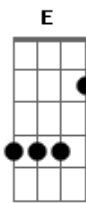

Paul Weller - Jumble Queen

tom:

B

Intro: A Gb A

[Primeira Parte]

Gb A
I kill the hours that are in between
Gb A
I check the news for conspiracy
Gb A
All that I'm worth is wrapped up in cellophane
Gb A
I might be gone but I'll be back again

[Refrão]

B Gb
Take what you want
B Gb
Take all that you want from me
B Gb
Take what you want
B A Gb A
Take all that you want from me

[Segunda Parte]

Gb A
I was a diamond, now I'm made of stone
Gb A
Forever heading to the lights of home
Gb A
If I can do it, I can do it clean
Gb
I sing to the song of the Jumble Queen

[Refrão]

B Gb
Take what you want
B Gb

Acordes

© ukulele-chords.com

© ukulele-chords.com

© ukulele-chords.com

© ukulele-chords.com

Take all that you want from me
B Gb
Take what you want
B A
Take all that you want from me

[Solo] E Gb A
A Gb A Gb
A Gb A Gb

[Terceira Parte]

Gb A
Just like a bullet
Gb A
Now I'm flying free
Gb A
I see the future looking
Gb A
Back at me
Gb A
An' while you're crying over
Gb A
What has been
Gb
I'll sing this song to the Jumble Queen