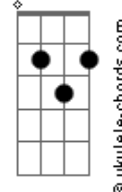

Paul Weller - In Full Flight

tom:

Intro: D Em A D
(In full flight)
D Em A
(Hang on tight)

[Primeira Parte]

D D7M Em A
Lately, I've been doubting it
D D7M
Not just one thing
Em A
But kind of all of it
D D7M
At the end of the day
Em A
As the sun begins to sink
D D7M
I'll look for you
Em A
I'll look for you

[Refrão]

Bm
Keeping faith
A
Is getting hard to do
G Bm
In a world where lies become the truth
Gbm A
Ohh, for us, too blind to see
D7M Em A7
(In full flight)
D7M Em A7
(Hang on tight)

[Solo] D7M Em A
D7M Em A

Acordes

G

[Segunda Parte]

D D7M Em A
'Cause there's something in all of this
D D7M
Could be just one thing
Em A
When I'm not sure of it
D D7M
At the edge of the dawn
Em A
As the sun is in ascent
D D7M
I'll find you there
Em A
I'll find you there

[Refrão]

Bm A
An' there you'll be, as you always were
G
You never moved
Bm
It was me who wasn't there
Gbm A
Ohh, I that couldn't see

[Final]

D Em A
(In full flight)
D Em A
(Hang on tight)
D Em A
(In full flight)
D Em A
(Hang on tight)
D Em A
(In full flight)
D Em A
(Hang on tight)