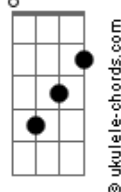

Paul Weller - In Full Flight

tom:

Intro: D Em A D
(In full flight)
D Em A
(Hang on tight)

[Primeira Parte]

D D7M Em A
Lately, I've been doubting it
D D7M
Not just one thing
Em A
But kind of all of it
D D7M
At the end of the day
Em A
As the sun begins to sink
D D7M
I'll look for you
Em A
I'll look for you

[Refrão]

Bm
Keeping faith
A
Is getting hard to do
G Bm
In a world where lies become the truth
Gbm A
Ohh, for us, too blind to see
D7M Em A7
(In full flight)
D7M Em A7
(Hang on tight)

[Solo] D7M Em A
D7M Em A

Acordes

Em

[Segunda Parte]

D D7M Em A
'Cause there's something in all of this
D D7M
Could be just one thing
Em A
When I'm not sure of it
D D7M
At the edge of the dawn
Em A
As the sun is in ascent
D D7M
I'll find you there
Em A
I'll find you there

[Refrão]

Bm A
An' there you'll be, as you always were
G
You never moved
Bm
It was me who wasn't there
Gbm A
Ohh, I that couldn't see

[Final]

D Em A
(In full flight)
D Em A
(Hang on tight)
D Em A
(In full flight)
D Em A
(Hang on tight)
D Em A
(In full flight)
D Em A
(Hang on tight)