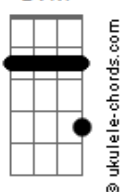

Paul Weller - In Full Flight

tom:

Intro: D Em A D
(In full flight)
D Em A
(Hang on tight)

[Primeira Parte]

D D7M Em A
Lately, I've been doubting it
D D7M
Not just one thing
Em A
But kind of all of it
D D7M
At the end of the day
Em A
As the sun begins to sink
D D7M
I'll look for you
Em A
I'll look for you

[Refrão]

Bm
Keeping faith
A
Is getting hard to do
G Bm
In a world where lies become the truth
Gbm A
Ohh, for us, too blind to see
D7M Em A7
(In full flight)
D7M Em A7
(Hang on tight)

[Solo] D7M Em A
D7M Em A

Acordes

D7M