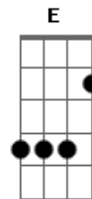

© ukulele-chords.com

```
D|--0---0---0---0---0---0---0---|
E|-----|
E|-----3---2---0---|
B|--2---2---2---2---|
G|---2---|
A|-----|
D|--0---0---0---0---0---0---|
E|-----|
```

[Segunda Parte]

```
      A   A   A A
Chances, chances everywhere
      A   A   A A
Take my chances, I don't care
      A   A   A A
Lay me down upon that bed
      D   A A
Let nature do the rest
```

[Refrão]

```
      C
Watcha say
      G
Come what may
      F
We got life
      Bb
Let's just see
      C
Where the seeds
      Am   Dm   G   E
Are taking us to anywhere
```

[Solo]

```
      D A A
      C G F
      Bb C
      Am Dm G E
```

[Terceira Parte]

```
      A   A   A A
Come along and be my baby
      A   A   A A
Let's just sink or swim
      A   A   A D
In the morning I'll be gone and
              A A
You'll go back to him
      A   A   A A
Sha-la-la-la-la-la-la-la
      A   A   A A
Sha-la-la-la-la
      A   A   A A
Sha-la-la-la-la-la-la-la
      D   A C G A
Sha-la-la-la-la
```