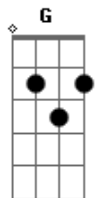

Paul Weller - Aspects

Tom: D
Intro: Bm Gbm

Gbm Bm
It's not in the way
Gbm
It's not in your hair
Bm
You won't find it
Gbm A G D
Under your chair

D Bm
It's not in a hollow
Gbm
Or pieces of wood
Bm
I don't see it
Gbm A G D
Anywhere no more

Bm
And as long as
A
The wind blows
G
The tides flow
D
Along
Bm
Under a blue sky
A
On a new wave
G
In a new world
D
Today

Acordes

© ukulele-chords.com

© ukulele-chords.com

© ukulele-chords.com

© ukulele-chords.com