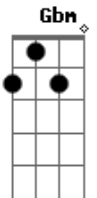

Paul Weller - Aspects

Tom: D
Intro: Bm Gbm

Gbm Bm
It's not in the way
Gbm
It's not in your hair
Bm
You won't find it
Gbm A G D
Under your chair

D Bm
It's not in a hollow
Gbm
Or pieces of wood
Bm
I don't see it
Gbm A G D
Anywhere no more

Bm
And as long as
A
The wind blows
G
The tides flow
D
Along
Bm
Under a blue sky
A
On a new wave
G
In a new world
D
Today

Acordes

© ukulele-chords.com

© ukulele-chords.com

© ukulele-chords.com

© ukulele-chords.com