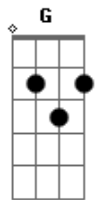

Paul Weller - Aspects

Tom: D
Intro: Bm Gbm

Gbm Bm
It's not in the way
Gbm
It's not in your hair
Bm
You won't find it
Gbm A G D
Under your chair

D Bm
It's not in a hollow
Gbm
Or pieces of wood
Bm
I don't see it
Gbm A G D
Anywhere no more

Bm
And as long as
A
The wind blows
G
The tides flow
D
Along
Bm
Under a blue sky
A
On a new wave
G
In a new world
D
Today

Acordes

© ukulele-chords.com

© ukulele-chords.com

© ukulele-chords.com

© ukulele-chords.com