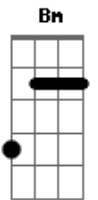

© ukulele-chords.com