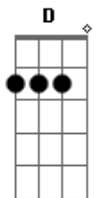

Paul Weller - Aspects

Tom: D
Intro: Bm Gbm

Gbm Bm
It's not in the way
Gbm
It's not in your hair
Bm
You won't find it
Gbm A G D
Under your chair

D Bm
It's not in a hollow
Gbm
Or pieces of wood
Bm
I don't see it
Gbm A G D
Anywhere no more

Bm
And as long as
A
The wind blows
G
The tides flow
D
Along
Bm
Under a blue sky
A
On a new wave
G
In a new world
D
Today

D Bm
It's not in a holler
Gbm
Not in a scream
Bm
You won't find it
Gbm A G D
Under your feet

D Bm
It's always inside you
Gbm
As old as the sun
Bm
It's holding the answers

Gbm A G D
As new as the young

Bm
And as long as
A
The wind blows
G
The tides flow
D
Along
Bm
Under a blue sky
A
On a new wave
G
In a new world
D
Today

D Bm
Crippling aspects
Gbm
Of life with no rhyme
Bm
Nor that of reason
Gbm A G D
Or that of time

D Bm
To find true meanings
Gbm
And patterns in things
Bm
Symbols in making
Gbm A G D
These moments exist

Bm
And as long as
A
The wind blows
G
The tides flow
D
Along
Bm
Under a blue sky
A
On a new wave
G
In a new world
D
Today

Acordes

© ukulele-chords.com