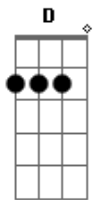

Paul Weller - Aspects

Tom: D
Intro: Bm Gbm

Gbm Bm
It's not in the way
Gbm
It's not in your hair
Bm
You won't find it
Gbm A G D
Under your chair

D Bm
It's not in a hollow
Gbm
Or pieces of wood
Bm
I don't see it
Gbm A G D
Anywhere no more

Bm
And as long as
A
The wind blows
G
The tides flow
D
Along
Bm
Under a blue sky
A
On a new wave
G
In a new world
D
Today

D Bm
It's not in a holler
Gbm
Not in a scream
Bm
You won't find it
Gbm A G D
Under your feet

D Bm
It's always inside you
Gbm
As old as the sun
Bm
It's holding the answers

Gbm A G D
As new as the young

Bm
And as long as
A
The wind blows
G
The tides flow
D
Along
Bm
Under a blue sky
A
On a new wave
G
In a new world
D
Today

D Bm
Crippling aspects
Gbm
Of life with no rhyme
Bm
Nor that of reason
Gbm A G D
Or that of time

D Bm
To find true meanings
Gbm
And patterns in things
Bm
Symbols in making
Gbm A G D
These moments exist

Bm
And as long as
A
The wind blows
G
The tides flow
D
Along
Bm
Under a blue sky
A
On a new wave
G
In a new world
D
Today

Acordes

© ukulele-chords.com