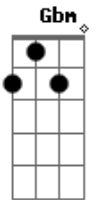

Paul Weller - Aspects

Tom: D
Intro: Bm Gbm

Gbm Bm
It's not in the way
Gbm
It's not in your hair
Bm
You won't find it
Gbm A G D
Under your chair

D Bm
It's not in a hollow
Gbm
Or pieces of wood
Bm
I don't see it
Gbm A G D
Anywhere no more

Bm
And as long as
A
The wind blows
G
The tides flow
D
Along
Bm
Under a blue sky
A
On a new wave
G
In a new world
D
Today

Acordes

© ukulele-chords.com

© ukulele-chords.com

© ukulele-chords.com

© ukulele-chords.com