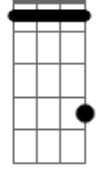

© ukulele-chords.com

D7