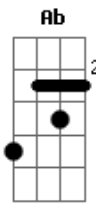

© ukulele-chords.com