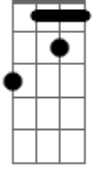

Weezer - The good life

Tom: G

Tabbed by: Dave Dunlop and Aydin Turgay

1/2 Step down, please use chords as shown on bottom
Intro: -----

G E G E G E G E

Verse

G D
when I look in the mirror
Am E
I can't believe what I see
G D
tell me who's that funky dude
Am E
staring back at me

Pre Chorus:

G D
broken beaten down
Am E
can't even get around
G D
without an old man came
Am E
fall and hit the ground
G D
shivering in the cold
Am B7
bitter and alone

play intro again

verse

G D
excuse the fiction
Am E
i shouldn't complain
G D
i should have no feeling
Am E
this feeling and this pain

pre-chorus

G D
'Cause everything I need
Am E
Is denied me
G D
And everything I want
Am E
Is taken away from me
G D
But who do I got to blame
Am B7
Nobody but me

Chorus

C2 D
And I don't wanna be an old man anymore
G Em
It's been a year or two since I was down on the floor
Am D
Shakin' booty makin' sweet love all the night
G Em
It's time I got back to the good life

© ukulele-chords.com

D7

© ukulele-chords.com

C

© ukulele-chords.com

G7

© ukulele-chords.com

B