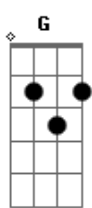

© ukulele-chords.com