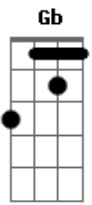

© ukulele-chords.com