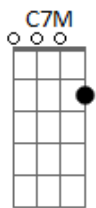

Weezer - The good life

Tom: G

Tabbed by: Dave Dunlop and Aydin Turgay

1/2 Step down, please use chords as shown on bottom
Intro: -----

G E G E G E G E

Verse

G D
when I look in the mirror
Am E
I can't believe what I see
G D
tell me who's that funky dude
Am E
staring back at me

pre-chorus

G D
And I ain't gonna' hurt nobody
Am E
Ain't gonna' cause a scene
G D Am E
Justly to admit that I want sugar in my tea
G D Am B7
(Hear me) Hear me, I want sugar in my tea

Chorus again

bridge

(Double speed)
Ab Db C Gb B A Ab Db C Gb B A Ab Db C F
B A
Ab Db C Gb (Slow down to half of regular speed)
C7M D G7M Emin7
Am7 D G7M Emin7
(Slowly speed up until the last chord is the normal speed)

I wanna' go back
D
I wanna' go back
G Em7
And I don't even know how I got off the track
Am7
It's time I got back
D
It's time I got back
G Em7
And I don't even know how I got off the track
Am7 D(hold for half a beat)
I wanna' go back, yeah

Chorus again

outro

Em E
I wanna go back (I wanna go back)

Unusal Chords:
C2: X32010
Amin7: 557585
C7M: 320000
G7M: 300021
Emin7: 022030
=====

Acordes

© ukulele-chords.com

© ukulele-chords.com

© ukulele-chords.com