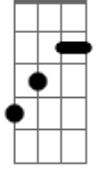

© ukulele-chords.com

B