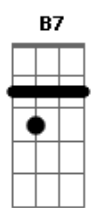

© ukulele-chords.com