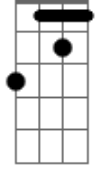

© ukulele-chords.com

G7