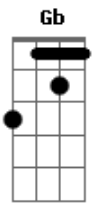

© ukulele-chords.com