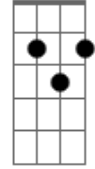

© ukulele-chords.com

G