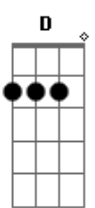

© ukulele-chords.com