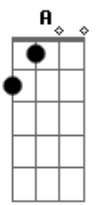

© ukulele-chords.com