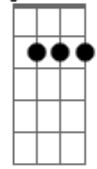

© ukulele-chords.com

G7M