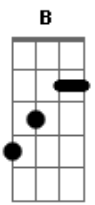

© ukulele-chords.com