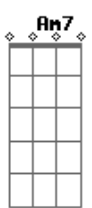

© ukulele-chords.com