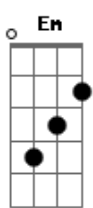

© ukulele-chords.com