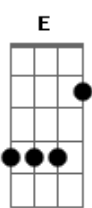

© ukulele-chords.com