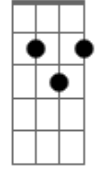

© ukulele-chords.com

G