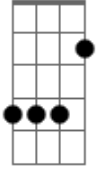

© ukulele-chords.com

E