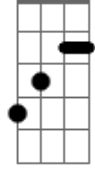

© ukulele-chords.com

B