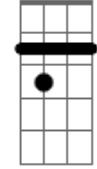

© ukulele-chords.com

B7