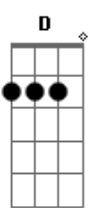

© ukulele-chords.com