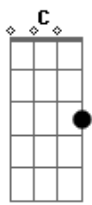

© ukulele-chords.com