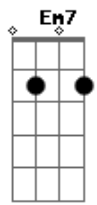

© ukulele-chords.com