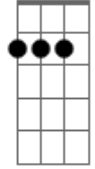

© ukulele-chords.com

D