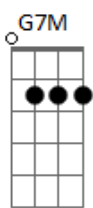

© ukulele-chords.com