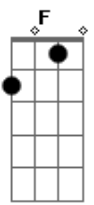

© ukulele-chords.com