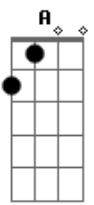

© ukulele-chords.com