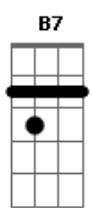

© ukulele-chords.com