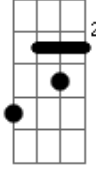

© ukulele-chords.com

A7