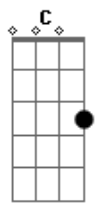

© ukulele-chords.com