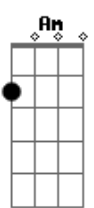

© ukulele-chords.com