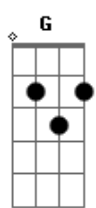

Weezer - The good life

Tom: G

Tabbed by: Dave Dunlop and Aydin Turgay

1/2 Step down, please use chords as shown on bottom
Intro: -----

G E G E G E G E

Verse

G D
when I look in the mirror
Am E
I can't believe what I see
G D
tell me who's that funky dude
Am E
staring back at me

Pre Chorus:

G D
broken beaten down
Am E
can't even get around
G D
without an old man came
Am E
fall and hit the ground
G D
shivering in the cold
Am B7
bitter and alone

play intro again

verse

G D
excuse the fiction
Am E
i shouldn't complain
G D
i should have no feeling
Am E
this feeling and this pain

pre-chorus

G D
And I ain't gonna' hurt nobody
Am E
Ain't gonna' cause a scene
G D Am E
Justly to admit that I want sugar in my tea
G D Am B7
(Hear me) Hear me, I want sugar in my tea

Chorus again

bridge

(Double speed)
Ab Db C Gb B A Ab Db C Gb B A Ab Db C F
B A
Ab Db C Gb (Slow down to half of regular speed)
C7M D G7M Emin7
Am7 D G7M Emin7
(Slowly speed up until the last chord is the normal speed)

Chorus again

outro

Em E
I wanna go back (I wanna go back)

Unusal Chords:
C2: X32010
Amin7: 557585
C7M: 320000
G7M: 300021
Emin7: 022030
=====

Acordes

© ukulele-chords.com

© ukulele-chords.com

© ukulele-chords.com