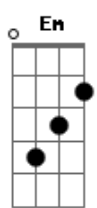

© ukulele-chords.com