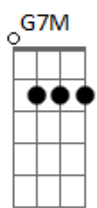

Weezer - The good life

Tom: G

Tabbed by: Dave Dunlop and Aydin Turgay

1/2 Step down, please use chords as shown on bottom
Intro: -----

G E G E G E G E

Verse

G D
when I look in the mirror
Am E
I can't believe what I see
G D
tell me who's that funky dude
Am E
staring back at me

Pre Chorus:

G D
broken beaten down
Am E
can't even get around
G D
without an old man came
Am E
fall and hit the ground
G D
shivering in the cold
Am B7
bitter and alone

play intro again

verse

G D
excuse the fiction
Am E
i shouldn't complain
G D
i should have no feeling
Am E
this feeling and this pain

Chorus again

outro

Em E
I wanna go back (I wanna go back)

Unusal Chords:
C2: X32010
Amin7: 557585
C7M: 320000
G7M: 300021
Emin7: 022030
=====

Acordes

© ukulele-chords.com

© ukulele-chords.com

© ukulele-chords.com