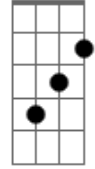

© ukulele-chords.com

E7