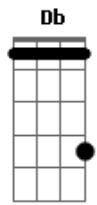

© ukulele-chords.com