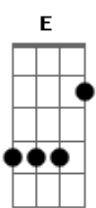

Weezer - The good life

Tom: G

Tabbed by: Dave Dunlop and Aydin Turgay

1/2 Step down, please use chords as shown on bottom
Intro: -----

G E G E G E G E

Verse

G D
when I look in the mirror
Am E
I can't believe what I see
G D
tell me who's that funky dude
Am E
staring back at me

Pre Chorus:

G D
broken beaten down
Am E
can't even get around
G D
without an old man came
Am E
fall and hit the ground
G D
shivering in the cold
Am B7
bitter and alone

play intro again

verse

G D
excuse the fiction
Am E
i shouldn't complain
G D
i should have no feeling
Am E
this feeling and this pain

pre-chorus

G D
And I ain't gonna' hurt nobody
Am E
Ain't gonna' cause a scene
G D Am E
Justly to admit that I want sugar in my tea
G D Am B7
(Hear me) Hear me, I want sugar in my tea

Chorus again

bridge

(Double speed)
Ab Db C Gb B A Ab Db C Gb B A Ab Db C F
B A
Ab Db C Gb (Slow down to half of regular speed)
C7M D G7M Emin7
Am7 D G7M Emin7
(Slowly speed up until the last chord is the normal speed)

Chorus again

outro

Em E
I wanna go back (I wanna go back)

Unusal Chords:
C2: X32010
Amin7: 557585
C7M: 320000
G7M: 300021
Emin7: 022030
=====

Acordes

© ukulele-chords.com

© ukulele-chords.com

© ukulele-chords.com