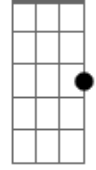

© ukulele-chords.com

C