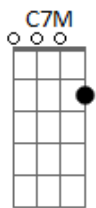

© ukulele-chords.com