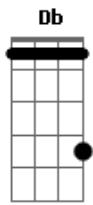

© ukulele-chords.com