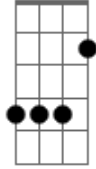

© ukulele-chords.com

E