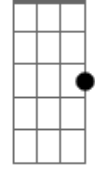

Weezer - The good life

Tom: G

Tabbed by: Dave Dunlop and Aydin Turgay

1/2 Step down, please use chords as shown on bottom
Intro: -----

G E G E G E G E

Verse

G D
when I look in the mirror
Am E
I can't believe what I see
G D
tell me who's that funky dude
Am E
staring back at me

Pre Chorus:

G D
broken beaten down
Am E
can't even get around
G D
without an old man came
Am E
fall and hit the ground
G D
shivering in the cold
Am B7
bitter and alone

play intro again

verse

G D
excuse the fiction
Am E
i shouldn't complain
G D
i should have no feeling
Am E
this feeling and this pain

pre-chorus

G D
'Cause everything I need
Am E
Is denied me
G D
And everything I want
Am E
Is taken away from me
G D
But who do I got to blame
Am B7
Nobody but me

Chorus

C2 D
And I don't wanna be an old man anymore
G Em
It's been a year or two since I was down on the floor
Am D
Shakin' booty makin' sweet love all the night
G Em
It's time I got back to the good life

A7

© ukulele-chords.com

D7

© ukulele-chords.com

C

© ukulele-chords.com

G7

© ukulele-chords.com