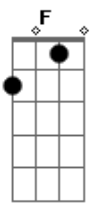

© ukulele-chords.com