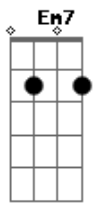

© ukulele-chords.com