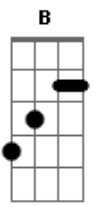

© ukulele-chords.com