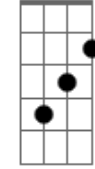

© ukulele-chords.com

E7