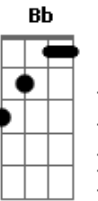

© ukulele-chords.com