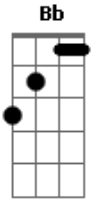

© ukulele-chords.com