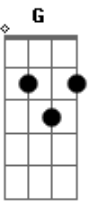

© ukulele-chords.com