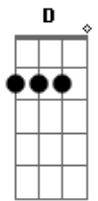

Weezer - The Christmas Song

Tom: **D**
Intro: (Guitar 1 plays the chords, and guitar 2 plays this opening riff)

VERSE 1: (Only guitar 1. Nice Distortion feel here)

F **D** **G** **C**
You told me you would be here by my side.
F **D** **G** **C**
Warming my heart on this cold winter's night.
D **C** **Bb** **C** **F** **Bb** **F**
Here I sit waiting beside the tree all by myself

VERSE 2: (Play the same chords as verse 1)
You told me you would bring presents and treats.
Cheering my spirits with hope and sweet meats.
Here I sit waiting beside the tree all by myself.

CHORUS:
D **A**
I.....Could you ever know how much I care (how much I care)
Could you ever know that out somewhere (that out somewhere) **Bb**
F
There's a boy who really hurts (really hurts)

A **G** **D** **C** **Bb**
Since I.. found you. I found a girl. I found the thorn, I found
G **C**
a creed. Now I am warm.

INTERLUDE: (Guitar 2 does a little solo here, guitar 1 plays the chords)

CHORUS: (Play like previous chorus)
I..... Could you ever know how much I care (how much I care)
Could you ever know that out somewhere (that out somewhere)
There's a boy who really hurts (really hurts)
Since I (I) Found (Found) You, I found a girl, I found a thorn,
I found a creed, now I am warm.

VERSE 3: (Play like previous verses, and Guitar 2 playing the verse interlude solo)
You told me you would bring presents and treats,
warming my spirits with home and sweet meats.
Here I sit waiting beside the tree all by myself.....
Here I sit waiting beside the tree all by myself.

Acordes

© ukulele-chords.com