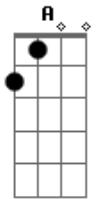

© ukulele-chords.com