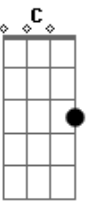

© ukulele-chords.com