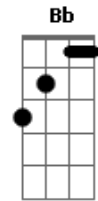

© ukulele-chords.com

© ukulele-chords.com