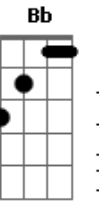

© ukulele-chords.com