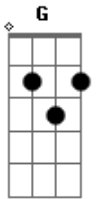

© ukulele-chords.com