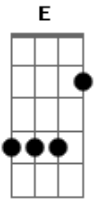

© ukulele-chords.com