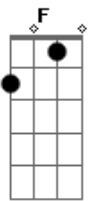

© ukulele-chords.com