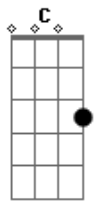

Weezer - The Christmas Song

Tom: **D**
Intro: (Guitar 1 plays the chords, and guitar 2 plays this opening riff)

VERSE 1: (Only guitar 1. Nice Distortion feel here)

F **D** **G** **C**
You told me you would be here by my side.
F **D** **G** **C**
Warming my heart on this cold winter's night.
D **C** **Bb** **C** **F** **Bb** **F**
Here I sit waiting beside the tree all by myself

VERSE 2: (Play the same chords as verse 1)
You told me you would bring presents and treats.
Cheering my spirits with hope and sweet meats.
Here I sit waiting beside the tree all by myself.

CHORUS:
D **A**
I.....Could you ever know how much I care (how much I care)
Could you ever know that **Bb** out somewhere (that out somewhere)
F
There's a boy who really hurts (really hurts)

A **G** **D** **C** **Bb**
Since I.. found you. I found a girl. I found the thorn, I found
G **C**
a creed. Now I am warm.

INTERLUDE: (Guitar 2 does a little solo here, guitar 1 plays the chords)

CHORUS: (Play like previous chorus)
I..... Could you ever know how much I care (how much I care)
Could you ever know that out somewhere (that out somewhere)
There's a boy who really hurts (really hurts)
Since I (I) Found (Found) You, I found a girl, I found a thorn,
I found a creed, now I am warm.

VERSE 3: (Play like previous verses, and Guitar 2 playing the verse interlude solo)
You told me you would bring presents and treats,
warming my spirits with home and sweet meats.
Here I sit waiting beside the tree all by myself.....
Here I sit waiting beside the tree all by myself.

Acordes

© ukulele-chords.com

© ukulele-chords.com

© ukulele-chords.com

© ukulele-chords.com

© ukulele-chords.com

© ukulele-chords.com

© ukulele-chords.com