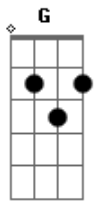

© ukulele-chords.com