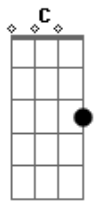

Weezer - The Christmas Song

Tom: **D**
Intro: (Guitar 1 plays the chords, and guitar 2 plays this opening riff)

VERSE 1: (Only guitar 1. Nice Distortion feel here)

F **D** **G** **C**
You told me you would be here by my side.
F **D** **G** **C**
Warming my heart on this cold winter's night.
D **C** **Bb** **C** **F** **Bb** **F**
Here I sit waiting beside the tree all by myself

VERSE 2: (Play the same chords as verse 1)
You told me you would bring presents and treats.
Cheering my spirits with hope and sweet meats.
Here I sit waiting beside the tree all by myself.

CHORUS:
D **A**
I.....Could you ever know how much I care (how much I care)
Could you ever know that out somewhere (that out somewhere) **Bb**
F
There's a boy who really hurts (really hurts)

A **G** **D** **C** **Bb**
Since I.. found you. I found a girl. I found the thorn, I found
G **C**
a creed. Now I am warm.

INTERLUDE: (Guitar 2 does a little solo here, guitar 1 plays the chords)

CHORUS: (Play like previous chorus)
I..... Could you ever know how much I care (how much I care)
Could you ever know that out somewhere (that out somewhere)
There's a boy who really hurts (really hurts)
Since I (I) Found (Found) You, I found a girl, I found a thorn,
I found a creed, now I am warm.

VERSE 3: (Play like previous verses, and Guitar 2 playing the verse interlude solo)
You told me you would bring presents and treats,
warming my spirits with home and sweet meats.
Here I sit waiting beside the tree all by myself.....
Here I sit waiting beside the tree all by myself.

Acordes

© ukulele-chords.com

© ukulele-chords.com

© ukulele-chords.com

© ukulele-chords.com

© ukulele-chords.com

© ukulele-chords.com

© ukulele-chords.com