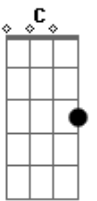

© ukulele-chords.com