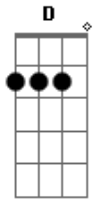

Weezer - The Christmas Song

Tom: **D**
Intro: (Guitar 1 plays the chords, and guitar 2 plays this opening riff)

VERSE 1: (Only guitar 1. Nice Distortion feel here)

F **D** **G** **C**
You told me you would be here by my side.
F **D** **G** **C**
Warming my heart on this cold winter's night.
D **C** **Bb** **C** **F** **Bb** **F**
Here I sit waiting beside the tree all by myself

VERSE 2: (Play the same chords as verse 1)
You told me you would bring presents and treats.
Cheering my spirits with hope and sweet meats.
Here I sit waiting beside the tree all by myself.

CHORUS:
D **A**
I.....Could you ever know how much I care (how much I care)
Could you ever know that **Bb** out somewhere (that out somewhere)
F
There's a boy who really hurts (really hurts)

A **G** **D** **C** **Bb**
Since I.. found you. I found a girl. I found the thorn, I found
G **C**
a creed. Now I am warm.

INTERLUDE: (Guitar 2 does a little solo here, guitar 1 plays the chords)

CHORUS: (Play like previous chorus)
I..... Could you ever know how much I care (how much I care)
Could you ever know that out somewhere (that out somewhere)
There's a boy who really hurts (really hurts)
Since I (I) Found (Found) You, I found a girl, I found a thorn,
I found a creed, now I am warm.

VERSE 3: (Play like previous verses, and Guitar 2 playing the verse interlude solo)
You told me you would bring presents and treats,
warming my spirits with home and sweet meats.
Here I sit waiting beside the tree all by myself.....
Here I sit waiting beside the tree all by myself.

Acordes

© ukulele-chords.com