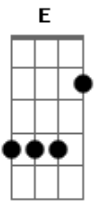

© ukulele-chords.com