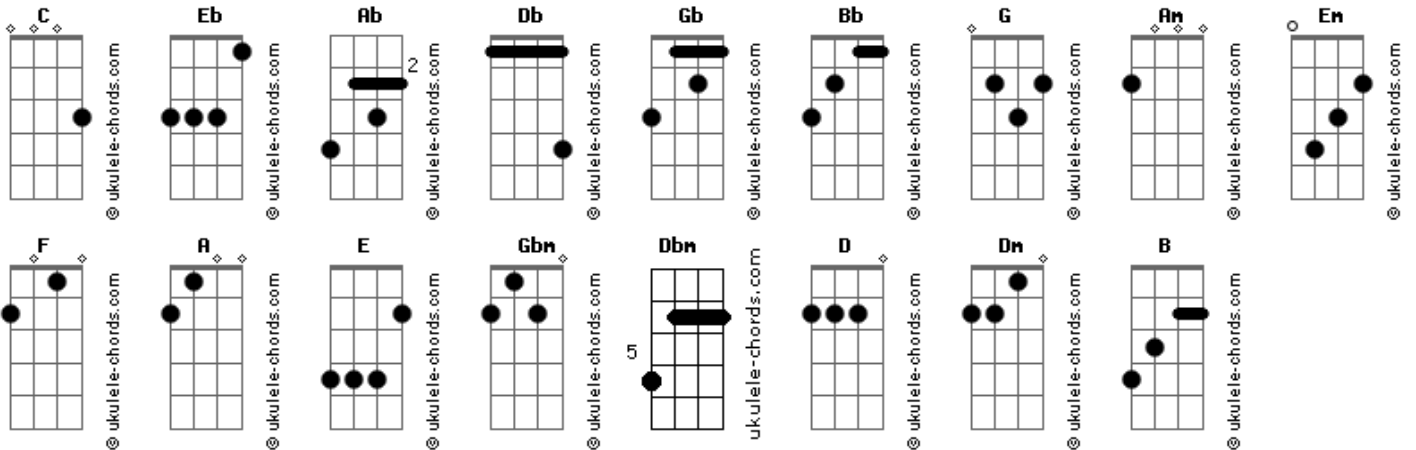

Weezer - Summer Elaine And Drunk Dori

Tom: C

Afinação: Eb Ab Db Gb Bb

Eb Afinação meio tom abaixo
Intro:

C G Am Em F C G

[Verso 1]

C G Am Em F C G
Oh, she left me there, she left me all alone
C G Am Em F C G
Oh, but I don't care, no I don't mind at all
C G Am Em F

What really happened, I got distracted, I suck at getting off the phone

C G Am Em F

Boy in the bubble, saying I love you, I should have written her a note

[Refrão 1]

A E Gbm
Summer Elaine and Drunk Dori
Dbm D A E
When I'm feelin' lonely, I don't want to go, oh-oh
A E Gbm
Oh-oh, Summer Elaine and Drunk Dori
Dbm D A E
Wish that they would show me, I can't let them go, oh-oh
A E Gbm Dbm D A G
Oh-oh, oh, oh-oh, oh-oh, oh

[Verso 2]

C G Am Em F C G
Oh-oh, she swam away, and flexed her mermaid tail
C G Am Em F C G
She was out too deep, when lightning struck the bay
C G Am Em F

Good witch or bad witch, God is a woman, I wish I hadn't played the prude

C G Am Em F

Acordes

She touched my ankle, Paranoid Android, I felt it in my molecules

[Refrão 2]

A E Gbm
Summer Elaine and Drunk Dori
Dbm D A E
When I'm feelin' lonely, I don't want to go, oh-oh
A E Gbm
Oh-oh, Summer Elaine and Drunk Dori
Dbm D A E
Wish that they would show me, I can't let them go, oh-oh,
A E Gbm Dbm D
Oh-oh, oh, oh-oh, oh-oh, oh, oh-oh