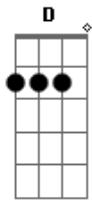

Intro: G D Em
D Cadd9 D

G D Em
I don't invest in stocks

D Cadd9
I don't invest in bonds

Cadd9 D
Who needs real estate when I got you?

G D Em
You're my platinum blonde

D Cadd9 D
With your spandex on
My pot of gold at the Rainbow Room

Am Bm C D
When the neon lights stop shining

Em D Cadd9 D
I see you like a silver lining

G D Em Cadd9 G
You're my precious metal girl

D Em Cadd9 G
My best friend in the world

D Em Cadd9
Look like you could've been in Faster Pussycat

G D
In your leather jacket

Em Cadd9
With the patches on the back

Cadd9 D G D Em D
You're my precious metal girl

Cadd9 D
All the kings and queens

D Cadd9
When they explored the seas

Cadd9 D
They were searching for a gem like you

G D Em
Their battles lost and won

D Cadd9

With the L.A. guns
Cadd9 D
For the Aqua Net in your hairdo

Am Bm C D
When the neon lights stop shining

Em D Cadd9 D
I see you like a silver lining

G D Em Cadd9 G
You're my precious metal girl

D Em Cadd9 G
My best friend in the world

D Em Cadd9
Look like you could've been in Faster Pussycat

G D
In your leather jacket

Em Cadd9
With the patches on the back

Cadd9 D B7
You're my precious metal girl

B7 Cadd9
I don't need to mind

Em
As long as you're mine

D Cadd9 B7
The Sun sets on Sunset but you still shine

B7 Cadd9
You still shine, 'cause

G
You're my precious metal girl

G
My best friend in the world

D Em Cadd9
Look like you could've been in Faster Pussycat

G D
In your leather jacket

Em Cadd9
With the patches on the back

Cadd9 D G
You're my precious metal girl

[Final] D Em D
Cadd9 D G

Acordes