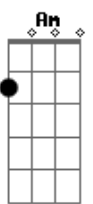

© ukulele-chords.com