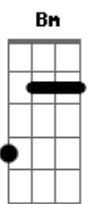

© ukulele-chords.com