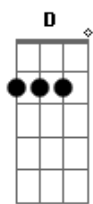

Weezer - Precious Metal Girl

tom: Ab (forma dos acordes no tom de G)
Capotraste na 1ª casa
Intro: G D Em7
D Cadd9 D

G D Em7
I don't invest in stocks
D Cadd9
I don't invest in bonds
Cadd9 D
Who needs real estate when I got you?
G D Em7
You're my platinum blonde
D Cadd9
With your spandex on
Cadd9 D
My pot of gold at the Rainbow Room

Am Bm C D
When the neon lights stop shining
Em7 D Cadd9 D
I see you like a silver lining

G D Em7 Cadd9 G
You're my precious metal girl
D Em7 Cadd9 G
My best friend in the world
D Em7 Cadd9

Look like you could've been in Faster Pussycat
G D
In your leather jacket
Em7 Cadd9

With the patches on the back
Cadd9 D G D Em7 D
You're my precious metal girl
Cadd9 D

G D Em7
All the kings and queens
D Cadd9
When they explored the seas
Cadd9 D
They were searching for a gem like you
G D Em7
Their battles lost and won
D Cadd9

Acordes

© ukulele-chords.com