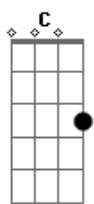

© ukulele-chords.com