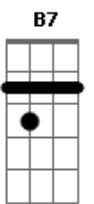

© ukulele-chords.com