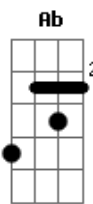

© ukulele-chords.com