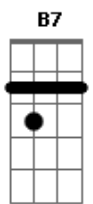

© ukulele-chords.com