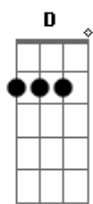

Weezer - Precious Metal Girl

tom: Ab (forma dos acordes no tom de G)
Capotraste na 1ª casa
Intro: G D Em7
          D Cadd9 D

G D Em7
I don't invest in stocks
          D Cadd9
I don't invest in bonds
          Cadd9 D
Who needs real estate when I got you?
G D Em7
You're my platinum blonde
          D Cadd9
With your spandex on
          Cadd9 D
My pot of gold at the Rainbow Room

Am Bm C D
When the neon lights stop shining
Em7 D Cadd9 D
I see you like a silver lining

G D Em7 Cadd9 G
You're my precious metal girl
D Em7 Cadd9 G
My best friend in the world
          D Em7 Cadd9

Look like you could've been in Faster Pussycat
          G D
In your leather jacket
          Em7 Cadd9

With the patches on the back
Cadd9 D G D Em7 D
You're my precious metal girl
Cadd9 D

G D Em7
All the kings and queens
          D Cadd9
When they explored the seas
          Cadd9 D
They were searching for a gem like you
G D Em7
Their battles lost and won
          D Cadd9

Acordes

© ukulele-chords.com