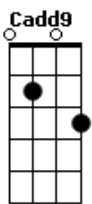

ukulele-chords.com

With the L.A. guns
          Cadd9 D
For the Aqua Net in your hairdo
Am Bm C D
When the neon lights stop shining
Em7 D Cadd9 D
I see you like a silver lining
G D Em7 Cadd9 G
You're my precious metal girl
D Em7 Cadd9 G
My best friend in the world
          D Em7 Cadd9
Look like you could've been in Faster Pussycat
          G D
In your leather jacket
          Em7 Cadd9
With the patches on the back
Cadd9 D B7
You're my precious metal girl
B7 Cadd9
I don't need to mind
          Em7
As long as you're mine
          D Cadd9 B7
The Sun sets on Sunset but you still shine
B7 Cadd9
You still shine, 'cause
G
You're my precious metal girl
          G
My best friend in the world
          D Em7 Cadd9
Look like you could've been in Faster Pussycat
          G D
In your leather jacket
          Em7 Cadd9
With the patches on the back
Cadd9 D G
You're my precious metal girl
[Final] D Em7 D
          Cadd9 D G