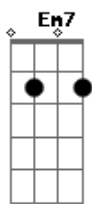

© ukulele-chords.com