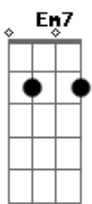

© ukulele-chords.com