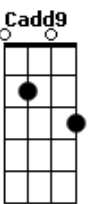

ukulele-chords.com

With the L.A. guns
Cadd9 D
For the Aqua Net in your hairdo
Am Bm C D
When the neon lights stop shining
Em7 D Cadd9 D
I see you like a silver lining
G D Em7 Cadd9 G
You're my precious metal girl
D Em7 Cadd9 G
My best friend in the world
D Em7 Cadd9
Look like you could've been in Faster Pussycat
G D
In your leather jacket
Em7 Cadd9
With the patches on the back
Cadd9 D B7
You're my precious metal girl
B7 Cadd9
I don't need to mind
Em7
As long as you're mine
D Cadd9 B7
The Sun sets on Sunset but you still shine
B7 Cadd9
You still shine, 'cause
G
You're my precious metal girl
G
My best friend in the world
D Em7 Cadd9
Look like you could've been in Faster Pussycat
G D
In your leather jacket
Em7 Cadd9
With the patches on the back
Cadd9 D G
You're my precious metal girl
[Final] D Em7 D
Cadd9 D G