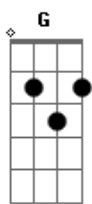

© ukulele-chords.com