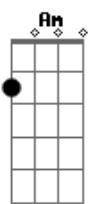

© ukulele-chords.com