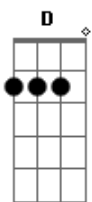

Refrão

G Bm C G
 i'm dumb she's a lesbian
 C G D
 i thought i had found the one
 Em Bm C G
 we were good as married in my mind D
 C G
 but married in my mind's no good
 C Bm Am D Em
 pink triangle on her sleeve G
 C G
 let me know the truth
 C D G
 let me know the truth
 solo

Final (outro)

C D G
 let me know the truth

Acordes

© ukulele-chords.com

© ukulele-chords.com

© ukulele-chords.com

© ukulele-chords.com

© ukulele-chords.com