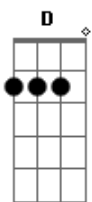

Refrão

G Bm C G
 i'm dumb she's a lesbian
 C G D
 i thought i had found the one
 Em Bm C G
 we were good as married in my mind D
 C G
 but married in my mind's no good
 C Bm Am D Em
 pink triangle on her sleeve G
 C
 let me know the truth
 C D G
 let me know the truth
 solo

Final (outro)

C D G
 let me know the truth

Acordes

© ukulele-chords.com

© ukulele-chords.com

© ukulele-chords.com

© ukulele-chords.com

© ukulele-chords.com