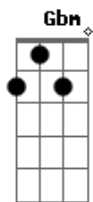

Refrão

G Bm C G
 i'm dumb she's a lesbian
 C G D
 i thought i had found the one
 Em Bm C G
 we were good as married in my mind D
 C G
 but married in my mind's no good
 C Bm Am D Em
 pink triangle on her sleeve G
 C G
 let me know the truth
 C D G
 let me know the truth
 solo

Final (outro)

C D G
 let me know the truth

Acordes

© ukulele-chords.com

© ukulele-chords.com

© ukulele-chords.com

© ukulele-chords.com

© ukulele-chords.com