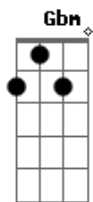

Weezer - Pink Triangle

Tom: G

É recomendável utilizar a afinação com 1/2 tom a baixo
Intro: dução (tem tipo um dedilhado/solo)

verso

Em
 when i'm stable long enough Am
 D G (Gbm)
 i start to look around for love
 Em Am
 see a sweet in floral print D G
 my mind begins the arrangement
 Em (começa um riff de fundo mas n tirei)
 Am
 but when i start to feel that pull G
 D
 turns out I just pulled myself
 Em Am
 she would never go with me
 D G
 were i the last girl on earth

Refrão

G Bm C G
 i'm dumb she's a lesbian
 C G D
 i thought i had found the one
 Em Bm C G
 we were good as married in my mind D
 C G
 but married in my mind's no good
 C Bm Am D Em
 pink triangle on her sleeve G
 C
 let me know the truth
 C D G
 let me know the truth
 solo

Final (outro)

C D G
 let me know the truth

Acordes

© ukulele-chords.com

© ukulele-chords.com

© ukulele-chords.com

© ukulele-chords.com

© ukulele-chords.com