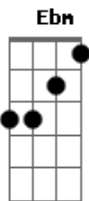

© ukulele-chords.com