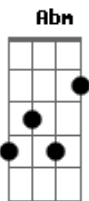

© ukulele-chords.com