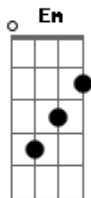

(instrumental) Strum C fast up and down until you hear the chord changes (2 min 13 sec)
C Am F G (4x) (this is all fast up and down strumming also)

C Am G
The workers are goin' home. (x3)
C Am G
Yeah! Yeah! Yeah!

(instrumental 5x) C Am F G
C Am G (one light strum)}

(and then at the plain acoustic strumming - 3 min 10 second into the song)
C Em Am Em (2x)

C
My name is Jonas.

Acordes

© ukulele-chords.com

© ukulele-chords.com