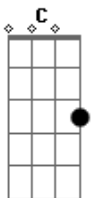

Em C Am F
My name is Jonas.
G C Em Am
I'm carrying the wheel.
Em C Am F
Thanks for all you've shown us.
G C Em Am Em
This is how we feel.

C Am
Come sit next to me.
F G
Pour yourself some tea.
C Am
Just like Grandma made
F G
When we couldn't find sleep.
C Am
Things were better then.
F G
Once but never again.
C Am
We've all left the den.
F G
Let me tell you 'bout it.

C Am G G
The choo-choo train left right on time.
C Am G G
A ticket costs only your mind.
C Am G G
The driver said "Hey man we go all the way."
C Am G
Of course we were willing to pay.

(C Em Am Em C Em Am)

Em C Am F
My name is Weepel.
G C Em Am
Gotta box full of your toys.

Em C Am F
They're fresh out of batteries.
G C Am F G
But they're still makin' noise makin' noise.

C Am
Tell me what to do.
F G
Now the tank is dry.
C Am
Now this wheel is flat.
F G
And you know what else?
C Am
Guess what I received
F G
In the mail today.
C Am
Words of deep concern
F G
From my little brother.

C Am G G
The building's not goin' as he planned.
C Am G G
The foreman has injured his hand.
C Am G G
The dozer will not clear a path.
C Am G G
The driver swears he learned his math.
C Am G G
The workers are goin' home. (x4)
C
Yeah!

(instrumental) Strum C fast up and down until you hear the chord changes (2 min 13 sec)
C Am F G (4x) (this is all fast up and down strumming also)

C Am G
The workers are goin' home. (x3)
C Am G
Yeah! Yeah! Yeah!

(instrumental 5x) C Am F G
C Am G (one light strum)}

(and then at the plain acoustic strumming - 3 min 10 second into the song)
C Em Am Em (2x)

C
My name is Jonas.

Acordes

© ukulele-chords.com