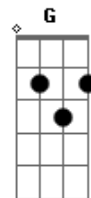

© ukulele-chords.com