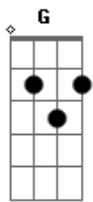

Weezer - Island In The Sun

Tom: G

Intro:

Intro: Em Am D G

Em Am D G

When you are on a holiday
You can't find the words to say
All the things that comes to you
And i wanna feel it too

Em Am D G

On an island in the sun
We'll be playing and having fun
And it makes me feel so fine
I can't control my brain

(Em Am D G)

Hip Hip x2

Em Am D G

When you are on a golden sea
You don't need no memory
Just a place to call your own
As we drift into the zone

Em Am D G

On an island in the sun
We'll be playing and having fun
And it makes me feel so fine

I can't control my brain

D G
We'll run away...together
D G
We'll spend some time...forever
C A D
We'll never feel bad anymore

Solo 2x:

On an island in the sun
We'll be playin' and havin' fun
And it makes me feel so fine I can't control my brain

(Em Am D G)

We'll run away together
We'll spend some time forever
We'll never feel bad anymore

Hip hip X2
We'll never feel that anymore
Hip hip X2
We'll never feel that anymore
Hip hip X3

Acordes

© ukulele-chords.com