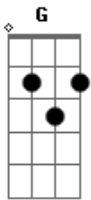

Weezer - Island In The Sun

Tom: G

Intro:

Intro: Em Am D G

Em Am D G

When you are on a holiday
You can't find the words to say
All the things that comes to you
And i wanna feel it too

Em Am D G

On an island in the sun
We'll be playing and having fun
And it makes me feel so fine
I can't control my brain

(Em Am D G)

Hip Hip x2

Em Am D G

When you are on a golden sea
You don't need no memory
Just a place to call your own
As we drift into the zone

Em Am D G

On an island in the sun
We'll be playing and having fun
And it makes me feel so fine

I can't control my brain

D G
We'll run away...together

D G
We'll spend some time...forever

C A D
We'll never feel bad anymore

Solo 2x:

On an island in the sun
We'll be playin' and havin' fun
And it makes me feel so fine I can't control my brain

(Em Am D G)

We'll run away together
We'll spend some time forever
We'll never feel bad anymore

Hip hip X2
We'll never feel that anymore
Hip hip X2
We'll never feel that anymore
Hip hip X3

Acordes

© ukulele-chords.com