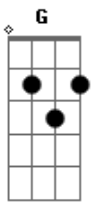

Weezer - Island In The Sun

Tom: G

Intro:

Intro: Em Am D G

Em Am D G

When you are on a holiday
You can't find the words to say
All the things that comes to you
And i wanna feel it too

Em Am D G

On an island in the sun
We'll be playing and having fun
And it makes me feel so fine
I can't control my brain

(Em Am D G)

Hip Hip x2

Em Am D G

When you are on a golden sea
You don't need no memory
Just a place to call your own
As we drift into the zone

Em Am D G

On an island in the sun
We'll be playing and having fun
And it makes me feel so fine

I can't control my brain

D G
We'll run away...together
D G
We'll spend some time...forever
C A D
We'll never feel bad anymore

Solo 2x:

On an island in the sun
We'll be playin' and havin' fun
And it makes me feel so fine I can't control my brain

(Em Am D G)

We'll run away together
We'll spend some time forever
We'll never feel bad anymore

Hip hip X2
We'll never feel that anymore
Hip hip X2
We'll never feel that anymore
Hip hip X3

Acordes

© ukulele-chords.com