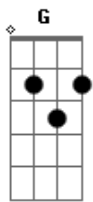

Weezer - Island In The Sun

Tom: G

Intro:

Intro: Em Am D G

Em Am D G

When you are on a holiday
You can't find the words to say
All the things that comes to you
And i wanna feel it too

Em Am D G

On an island in the sun
We'll be playing and having fun
And it makes me feel so fine
I can't control my brain

(Em Am D G)

Hip Hip x2

Em Am D G

When you are on a golden sea
You don't need no memory
Just a place to call your own
As we drift into the zone

Em Am D G

On an island in the sun
We'll be playing and having fun
And it makes me feel so fine

I can't control my brain

D G
We'll run away...together

D G
We'll spend some time...forever

C A D
We'll never feel bad anymore

Solo 2x:

On an island in the sun
We'll be playin' and havin' fun
And it makes me feel so fine I can't control my brain

(Em Am D G)

We'll run away together
We'll spend some time forever
We'll never feel bad anymore

Hip hip X2
We'll never feel that anymore
Hip hip X2
We'll never feel that anymore
Hip hip X3

Acordes

© ukulele-chords.com