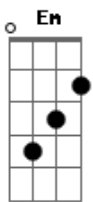

© ukulele-chords.com