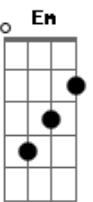

© ukulele-chords.com