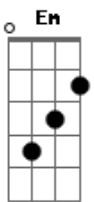

© ukulele-chords.com