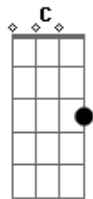

© ukulele-chords.com