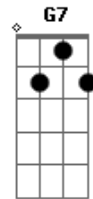

© ukulele-chords.com