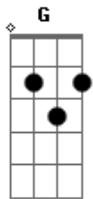

Weezer - Butterfly

Tom: G

Verse 1:

(G) (Em) (C)

Yesterday I went outside
(D) (G)

With my momma's mason jar
(Em) (Fill)

Caught a lovely butterfly

(G) (Em) (C)

When I woke up today
(D) (G)

Looked in on my fairy pet
(Em) (C) (Fill)

She had withered all away

(D)

No more sighing in her breast

Chorus:

(D) (G)

I'm sorry for what I did

(Em) (C)

I did what my body told me to

(D) (G)

I didn't mean to do you harm

(G7) (C) (D)

Everytime I pin down what I think I want

(G) (Fill)

It slips away - the ghost

(C)

slips away

Verse 2

(G) (Em) (C)

I smell you on my hand for days
(D) (G)

I can't wash away your scent
(Em) (Fill)

If I'm a dog then you're a bitch

(G) (Em) (C)

I guess you're as real as me

(C) (D)

Maybe I can live with that

(Em) (C)

Maybe I need fantasies

(Fill) (D)

A life of chasing butterfly

--Chorus--

Verse 3:

(G) (Em) (C)

I told you I would return
(D) (G)

When the robin makes his nest

(G) (Em) (C)

But I ain't never coming back

(G) (Em) (C)

I'm sorry, I'm sorry, I'm sorry

Acordes

© ukulele-chords.com