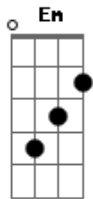

© ukulele-chords.com