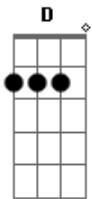

© ukulele-chords.com