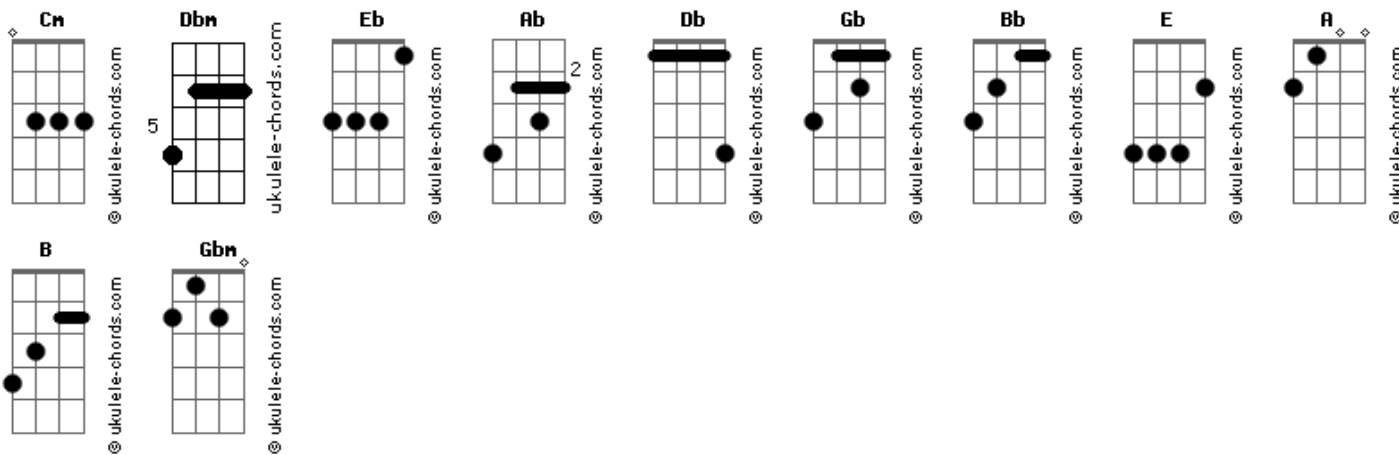

Weezer - Aloo Gobi

tom:
Cm (forma dos acordes no tom de **Dbm**)
 Afinação: **Eb Ab Db Gb Bb Eb**

Intro: **E A B**
E A B

[Primeira Parte]

E A B E A B
 What's playin' at The Aero? Some French noir flick
E A B E A B
 Don't wanna sit next to humans, I'm agoraphobic
E A B E A B
 Order up a decaf latté, spin Gainsbourg tunes
E A B E A B
 Gosh darn this cast iron lounge, my butt will bruise

[Pré-Refrão]

Dbm B A Ab
 I'd rather be a man on a mission

[Chorus]

A B E
 Oh-oh-oh my God, what's happenin' to me?
Ab A B E
 Walkin' down Montana, whoa-oh-oh
Ab A B E
 Same old dull routines, same aloo gobi
Ab A B
 Walkin' down Montana, oh-oh-oh
 (**E A B**)
 (**E A B**)

[Segunda Parte]

E A B E A B
 I tried to raise an eyebrow, it weighed too much
E A B E A B
 Instead, I simply stared at the passing trucks
E A B E A B
 They said that life gets sweet as years go by
E A B E A B
 But mine has lost its flavor like this chai

[Pré-Refrão]

Dbm B A Ab

Acordes

I'd rather be a man on a mission

[Refrão]

A B E
 Oh-oh-oh my God, what's happenin' to me?
Ab A B E
 Walkin' down Montana, whoa-oh-oh
Ab A B E
 Same old dull routines, same aloo gobi
Ab A B
 Walkin' down Montana, oh-oh-oh