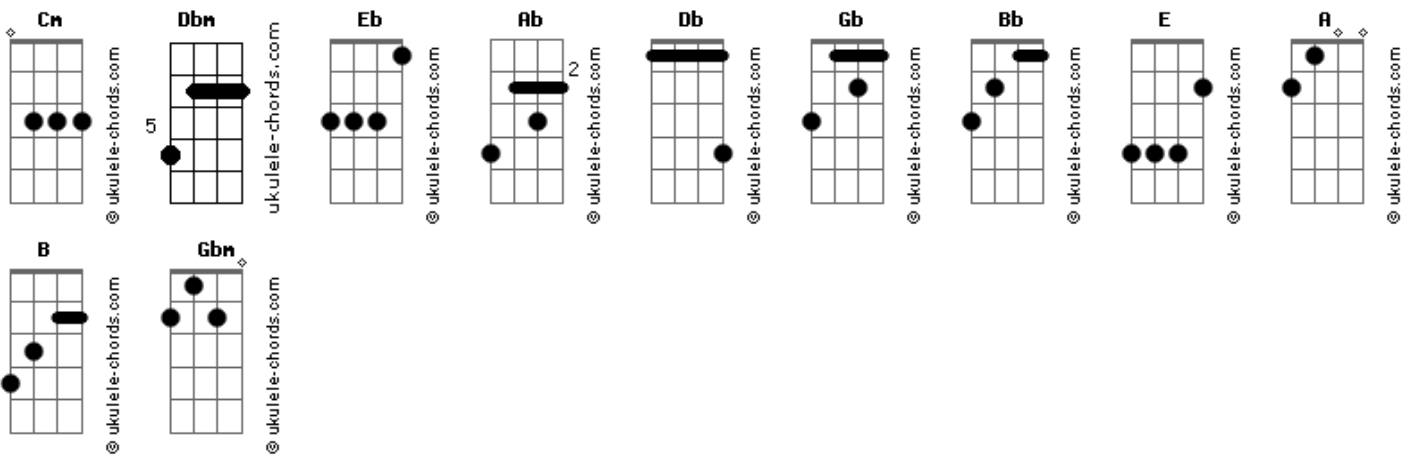

Weezer - Aloo Gobi

tom:
Cm (forma dos acordes no tom de **Dbm**)
 Afinação: **Eb Ab Db Gb Bb Eb**

[Primeira Parte]

E A B E A B
 What's playin' at The Aero? Some French noir flick
E A B E A B
 Don't wanna sit next to humans, I'm agoraphobic
E A B E A B
 Order up a decaf latté, spin Gainsbourg tunes
E A B E A B
 Gosh darn this cast iron lounge, my butt will bruise

[Pré-Refrão]

Dbm B A Ab
 I'd rather be a man on a mission

[Chorus]

A B E Ab A B E
 Oh-oh-oh my God, what's happenin' to me?
Ab A B E
 Walkin' down Montana, whoa-oh-oh
Ab A B E
 Same old dull routines, same aloo gobi
Ab A B
 Walkin' down Montana, oh-oh-oh
 (**E A B**)
 (**E A B**)

[Segunda Parte]

E A B E A B
 I tried to raise an eyebrow, it weighed too much
E A B E A B
 Instead, I simply stared at the passing trucks
E A B E A B
 They said that life gets sweet as years go by
E A B E A B
 But mine has lost its flavor like this chai

[Pré-Refrão]

Dbm B A Ab

Acordes

I'd rather be a man on a mission

[Refrão]

A B E
 Oh-oh-oh my God, what's happenin' to me?
Ab A B E
 Walkin' down Montana, whoa-oh-oh
Ab A B E
 Same old dull routines, same aloo gobi
Ab A B
 Walkin' down Montana, oh-oh-oh