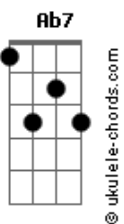

Weezer - All My Favorite Songs

tom:

Intro: **Ab Db Ab**
Db Eb Ab
Db Eb Ab
Fm Db Eb Ab

[Refrão]

E **Ab7** **Dbm** **A**
 All my favorite songs are slow and sad
E **Ab7** **Dbm** **A**
 All my favorite people make me mad
E **Ab7** **Dbm** **A**
 Everything that feels so good is bad, bad, bad
E **Ab7** **Dbm**
 All my favorite songs are slow and sad
A **E** **Ab7** **Dbm**
 I don't know what's wrong with me (Ooh, ooh, ooh)
A **E** **Ab7** **Dbm**
 I don't know what's wrong with me (Ooh, ooh, ooh)

[Primeira Parte]

E **Ab7**
 I love parties, but I don't go
Dbm **A**
 Then I feel bad when I stay home
E **Ab7**
 'Cause I need a friend when I take a walk
Dbm **A**
 I like spacin' out when somebody talks
E **Ab7** **Dbm** **A**
 I wanna be rich, but I feel guilty
E **Ab7** **Dbm** **A**
 I fall in love with everyone who hates me

Acordes

I don't know what's wrong with me (Ooh, ooh, ooh)
A **E** **Ab7** **Dbm**
 I don't know what's wrong with me (Ooh, ooh, ooh)

[Segunda Parte]

E **Ab7**
 Dreamy morning
Dbm **A** **E**
 Walkin' alone by myself
Ab7
 Thinkin' about life
Dbm **A** **E**
 And tryin' to find my way through hell
Ab7
 Sometimes I wish
Dbm **A**
 I was on an island
E **Ab7**
 But then I'd miss
Dbm **A**
 The sound of sirens