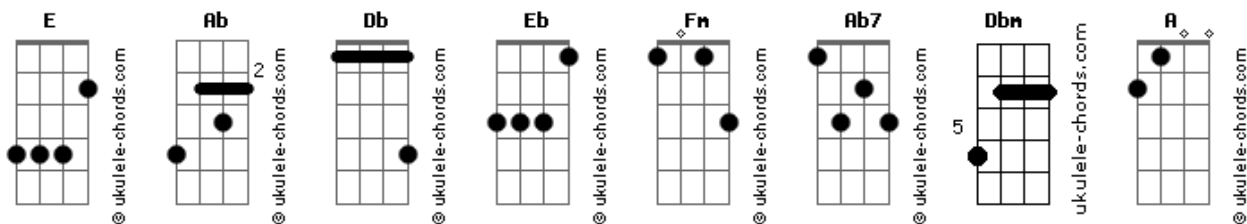

Weezer - All My Favorite Songs

tom:

Intro: **Ab Db Ab**
Db Eb Ab
Db Eb Ab
Fm Db Eb Ab

[Refrão]

E **Ab7** **Dbm** **A**
 All my favorite songs are slow and sad
E **Ab7** **Dbm** **A**
 All my favorite people make me mad
E **Ab7** **Dbm** **A**
 Everything that feels so good is bad, bad, bad
E **Ab7** **Dbm**
 All my favorite songs are slow and sad
A **E** **Ab7** **Dbm**
 I don't know what's wrong with me (Ooh, ooh, ooh)
A **E** **Ab7** **Dbm**
 I don't know what's wrong with me (Ooh, ooh, ooh)

[Primeira Parte]

E **Ab7**
 I love parties, but I don't go
Dbm **A**
 Then I feel bad when I stay home
E **Ab7**
 'Cause I need a friend when I take a walk
Dbm **A**
 I like spacin' out when somebody talks
E **Ab7** **Dbm** **A**
 I wanna be rich, but I feel guilty
E **Ab7** **Dbm** **A**
 I fall in love with everyone who hates me

[Refrão]

E **Ab7** **Dbm** **A**
 All my favorite songs are slow and sad
E **Ab7** **Dbm** **A**
 All my favorite people make me mad, so mad
E **Ab7** **Dbm** **A**
 Everything that feels so good is bad, bad, bad
E **Ab7** **Dbm**
 All my favorite songs are slow and sad
A **E** **Ab7** **Dbm**

Acordes

I don't know what's wrong with me (Ooh, ooh, ooh)
A **E** **Ab7** **Dbm**
 I don't know what's wrong with me (Ooh, ooh, ooh)

[Segunda Parte]

E **Ab7**
 Dreamy morning
Dbm **A** **E**
 Walkin' alone by myself
Ab7
 Thinkin' about life
Dbm **A** **E**
 And tryin' to find my way through hell
Ab7
 Sometimes I wish
Dbm **A**
 I was on an island
E **Ab7**
 But then I'd miss
Dbm **A**
 The sound of sirens