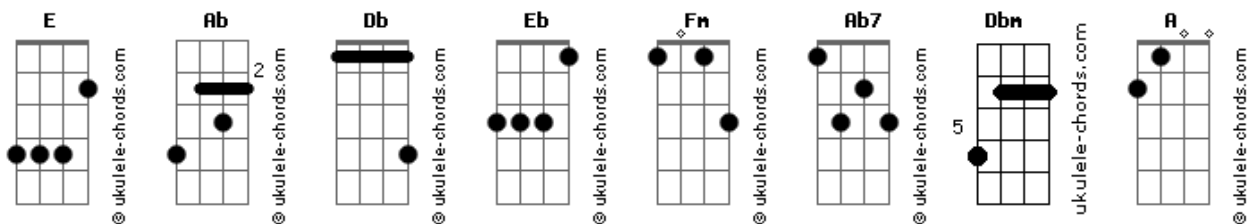

Weezer - All My Favorite Songs

tom:

Intro: **Ab Db Ab**
Db Eb Ab
Db Eb Ab
Fm Db Eb Ab

[Refrão]

E **Ab7** **Dbm A**
 All my favorite songs are slow and sad
E **Ab7** **Dbm A**
 All my favorite people make me mad
E **Ab7** **Dbm A**
 Everything that feels so good is bad, bad, bad
E **Ab7** **Dbm**
 All my favorite songs are slow and sad
A **E** **Ab7** **Dbm**
 I don't know what's wrong with me (Ooh, ooh, ooh)
A **E** **Ab7** **Dbm**
 I don't know what's wrong with me (Ooh, ooh, ooh)

[Primeira Parte]

E **Ab7**
 I love parties, but I don't go
Dbm **A**
 Then I feel bad when I stay home
E **Ab7**
 'Cause I need a friend when I take a walk
Dbm **A**
 I like spacin' out when somebody talks
E **Ab7** **Dbm** **A**
 I wanna be rich, but I feel guilty
E **Ab7** **Dbm** **A**
 I fall in love with everyone who hates me

[Refrão]

E **Ab7** **Dbm A**
 All my favorite songs are slow and sad
E **Ab7** **Dbm A**
 All my favorite people make me mad, so mad
E **Ab7** **Dbm A**
 Everything that feels so good is bad, bad, bad
E **Ab7** **Dbm**
 All my favorite songs are slow and sad
A **E** **Ab7** **Dbm**

Acordes

I don't know what's wrong with me (Ooh, ooh, ooh)
A **E** **Ab7** **Dbm**
 I don't know what's wrong with me (Ooh, ooh, ooh)

[Segunda Parte]

E **Ab7**
 Dreamy morning
Dbm **A** **E**
 Walkin' alone by myself
Ab7
 Thinkin' about life
Dbm **A** **E**
 And tryin' to find my way through hell
Ab7
 Sometimes I wish
Dbm **A**
 I was on an island
E **Ab7**
 But then I'd miss
Dbm **A**
 The sound of sirens