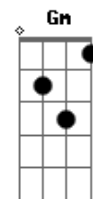

© ukulele-chords.com