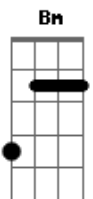

© ukulele-chords.com