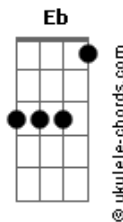

# Weathers - Karma

tom:

Intro: Bb Gm D Eb

[Primeira Parte]

Bb Gm  
People say that you get what you get  
D Eb  
But your demons they haunt you around  
Bb Gm  
You can run, you can hide  
D  
You can play, you can bury them  
Eb  
Under the ground

[Pré-Refrão]

Bb Gm D Eb  
She's been away for too long  
Bb Gm D Eb  
She's gonna make right what's wrong

( Bb Gm D Eb )

[Refrão]

Bb Gm D Eb  
Karma's coming for ya now  
Bb Gm D Eb  
She's got some bad news for ya comin around  
Bb D Eb  
So if you're gonna sink or swim

Just drown, yeah  
Bb Gm  
Cause karma's coming for ya  
D Eb  
Karma's coming for ya

( Bb D Eb )  
( Bb D Eb )

[Segunda Parte]

Bb Gm  
I was dumb and in love  
D  
And the worst was you said  
Eb  
That you'd still love me back  
Bb  
I got a new friend  
Gm  
Not my girlfriend  
D Eb  
She's got a temper that gets pretty bad  
N.c

## Acordes

Yeah she's a bitch

[Pré-Refrão]

Bb Gm  
You made this mess  
D Eb  
Now live with it

[Refrão]

Bb Gm D Eb  
Karma's coming for ya now  
Bb Gm D Eb  
She's got some bad news for ya comin around  
Bb D Eb  
So if you're gonna sink or swim