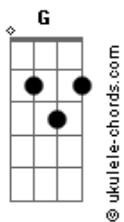

Weathers - Karma

tom:

Intro: Bb Gm D Eb

[Primeira Parte]

Bb Gm
People say that you get what you get
D Eb
But your demons they haunt you around
Bb Gm
You can run, you can hide
D
You can play, you can bury them
Eb
Under the ground

[Pré-Refrão]

Bb Gm D Eb
She's been away for too long
Bb Gm D Eb
She's gonna make right what's wrong

(Bb Gm D Eb)

[Refrão]

Bb Gm D Eb
Karma's coming for ya now
Bb Gm D Eb
She's got some bad news for ya comin around
Bb D Eb
So if you're gonna sink or swim

Just drown, yeah
Bb Gm
Cause karma's coming for ya
D Eb
Karma's coming for ya

(Bb D Eb)
(Bb D Eb)

[Segunda Parte]

Bb Gm
I was dumb and in love
D
And the worst was you said
Eb
That you'd still love me back
Bb
I got a new friend
Gm
Not my girlfriend
D Eb
She's got a temper that gets pretty bad
N.c

Acordes

Yeah she's a bitch

[Pré-Refrão]

Bb Gm
You made this mess
D Eb
Now live with it

[Refrão]

Bb Gm D Eb
Karma's coming for ya now
Bb Gm D Eb
She's got some bad news for ya comin around
Bb D Eb
So if you're gonna sink or swim

Just drown, yeah
Bb Gm
Cause karma's coming for ya
D Eb
Karma's coming for ya

(Bb D Eb)
(Bb D Eb)
(Bb Gm D Eb)

[Ponte]

Bb
I feel a little good
Gm
I feel a little bad
D Eb
But damn I'll drink to that
Bb
Was it worth it then?
Gm
Did she give you hell?
D N.C
Looks like an angel fell

[Refrão]

Bb D Eb
So if you're gonna sink or swim

Just drown, yeah
Bb Gm
Cause karma's coming for ya
D Eb
Karma's coming for ya

(Bb D Eb)
(Bb D Eb)

[Final] Bb Gm D Eb
Bb Gm D Eb