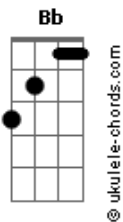

# Weathers - Karma

tom:

Intro: Bb Gm D Eb

[Primeira Parte]

Bb Gm  
People say that you get what you get  
D Eb  
But your demons they haunt you around  
Bb Gm  
You can run, you can hide  
D  
You can play, you can bury them  
Eb  
Under the ground

[Pré-Refrão]

Bb Gm D Eb  
She's been away for too long  
Bb Gm D Eb  
She's gonna make right what's wrong

( Bb Gm D Eb )

[Refrão]

Bb Gm D Eb  
Karma's coming for ya now  
Bb Gm D Eb  
She's got some bad news for ya comin around  
Bb D Eb  
So if you're gonna sink or swim

Just drown, yeah  
Bb Gm  
Cause karma's coming for ya  
D Eb  
Karma's coming for ya

( Bb D Eb )  
( Bb D Eb )

[Segunda Parte]

Bb Gm  
I was dumb and in love  
D  
And the worst was you said  
Eb  
That you'd still love me back  
Bb  
I got a new friend  
Gm  
Not my girlfriend  
D Eb  
She's got a temper that gets pretty bad  
N.c

## Acordes

Yeah she's a bitch

[Pré-Refrão]

Bb Gm  
You made this mess  
D Eb  
Now live with it

[Refrão]

Bb Gm D Eb  
Karma's coming for ya now  
Bb Gm D Eb  
She's got some bad news for ya comin around  
Bb D Eb  
So if you're gonna sink or swim