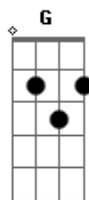

G
Wish I could turn the switch on
Bm
Leave it on all damn day long
Get it tattooed on my arm
G **D**
Just because they told me not to

G
Wish I could turn you all off
Bm
Say it without going soft
G
But we all know that I'm not
D
One to tell you you have got to

Cause I'm barely breathing
Gbm **G**
Got no reason for grieving
A **Bm** **G**
That's just how I feel
D
I'm just trying to be real

Gbm **G** **A** **Bm** **G**
Oh oh oh, oh oh oh
D
I'm just trying to be real

Gbm **G** **A** **Bm**
Oh oh oh, oh oh oh
G
Yeah yeah
D
I'm just trying to be real

Acordes

© ukulele-chords.com

© ukulele-chords.com

© ukulele-chords.com

© ukulele-chords.com

© ukulele-chords.com