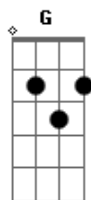

G
Wish I could turn the switch on
Bm
Leave it on all damn day long
Get it tattooed on my arm
G **D**
Just because they told me not to

G
Wish I could turn you all off
Bm
Say it without going soft
G
But we all know that I'm not
D
One to tell you you have got to

Cause I'm barely breathing
Gbm **G**
Got no reason for grieving
A **Bm** **G**
That's just how I feel
D
I'm just trying to be real

Gbm **G** **A** **Bm** **G**
Oh oh oh, oh oh oh
D
I'm just trying to be real

Gbm **G** **A** **Bm**
Oh oh oh, oh oh oh
G
Yeah yeah
D
I'm just trying to be real

Acordes

© ukulele-chords.com

© ukulele-chords.com

© ukulele-chords.com

© ukulele-chords.com

© ukulele-chords.com