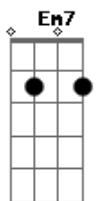

© ukulele-chords.com