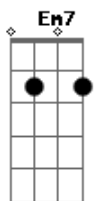

© ukulele-chords.com