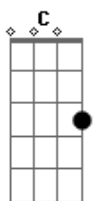

© ukulele-chords.com