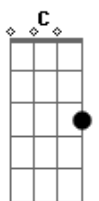

© ukulele-chords.com