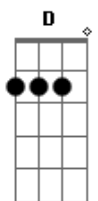

We the Lion - Move Along

Tom: D

(forma dos acordes no tom de G)

Capostrate na 7ª casa

Intro:

[Verso]

G C G
I've lost the weight upon my shoulders
G C G
Now it's easier to walk
G C G
I can see the road before me
Em7 C G
I am not afraid to fall

[Verso]

G C G
I've found a way to know myself
G C G
All my thoughts are mine again
G C G
And begin to understand where to go
Em7 C G
Now it's time to move along
Em7 C G
Now it's time to move along

[Refrão]

C G
Take this journey as my own
D Em7
I feel the strenght right my bones
Em7 D C G
All I want is to believe
D G
That life is my own, that life is my own

[Verso]

G C G
I'll start again my mind is free now
G C G
I can feel the truth in me
G C G
I'll take a chance I won't be wrong, yes I know
Em7 C G

Now it's time to move along

Em7 C G

Now it's time to move along

[Refrão]

C G
Take this journey as my own
D Em7
I feel the strenght right my bones
Em7 D C G
All I want is to believe
D G
That life is my own, that life is my own

C G
Take this journey as my own
D Em7
I feel the strenght right my bones
Em7 D C G
All I want is to believe
D G
That life is my own, that life is my own

[Ponte]

(C G C G D)
(C G C G D)

C
(Go ahead and move along)
G
I'll move along, I'll move along
C
(Go ahead and move along)
G D
I'll find the way, I'll find the way
C
(Go ahead move along)
G
Deep inside I know
C
(Go ahead and move along)
G D C G
I'll find a way, I'll find a way home
C
I'll find a way home
G
I'll find a way home
C G
Home
C
I'll find a way home
G
I'll find a way homee

Acordes

© ukulele-chords.com