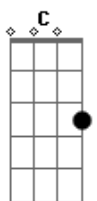

© ukulele-chords.com