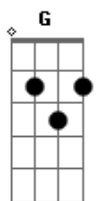

© ukulele-chords.com