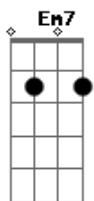

© ukulele-chords.com