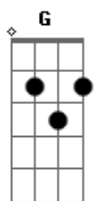

© ukulele-chords.com