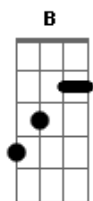

© ukulele-chords.com