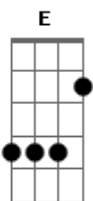

© ukulele-chords.com