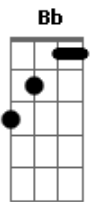

Wavves - Wait

tom:

C

[Primeira Parte]

C Am Ab Bb
I wanna leave this sinking ship
C Am Ab Bb
I've tried my best I just can't quit
C Am Ab Bb
It feels like dying all the time
C Am Ab
I've lost my faith I've lost my mind

[Refrão]

C
Cause I don't wanna wait
Ab C
I don't wanna wait here
Ab C G
Cause I don't wanna wait
Gb
My whole life
G F
Watch you drowning

[Segunda Parte]

C Am Ab Bb
It's so amazing to behold
C Am Ab Bb
It's all I want to have and hold
C Am Ab Bb
It feels like gouging out my eyes
C Am Ab
Illuminate and open wide

[Refrão]

C
Cause I don't wanna wait
Ab C
I don't wanna wait here
Ab C G

Acordes

© ukulele-chords.com

© ukulele-chords.com

© ukulele-chords.com

© ukulele-chords.com

© ukulele-chords.com

[Solo] C Am Ab Bb
C Am Ab Bb
C Am Ab Bb
C Am Ab

[Refrão Final]

C
Cause I don't wanna wait
Ab C
I don't wanna wait here
Ab C G
Cause I don't wanna wait
Gb
My whole life
Cause I don't wanna wait
Ab C
I don't wanna wait here
Ab C G
Cause I don't wanna wait
Gb
My whole life
G F C
Watch you drowning
G F
Watch you drown