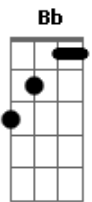

Wavves - Wait

tom:

C

[Primeira Parte]

C Am Ab Bb
I wanna leave this sinking ship
C Am Ab Bb
I've tried my best I just can't quit
C Am Ab Bb
It feels like dying all the time
C Am Ab
I've lost my faith I've lost my mind

[Refrão]

C
Cause I don't wanna wait
Ab C
I don't wanna wait here
Ab C G
Cause I don't wanna wait
Gb
My whole life
G F
Watch you drowning

[Segunda Parte]

C Am Ab Bb
It's so amazing to behold
C Am Ab Bb
It's all I want to have and hold
C Am Ab Bb
It feels like gouging out my eyes
C Am Ab
Illuminate and open wide

[Refrão]

C
Cause I don't wanna wait
Ab C
I don't wanna wait here
Ab C G

Acordes

© ukulele-chords.com

© ukulele-chords.com

© ukulele-chords.com

© ukulele-chords.com

© ukulele-chords.com

[Solo]

C Am Ab Bb
C Am Ab Bb
C Am Ab Bb
C Am Ab

[Refrão Final]

C
Cause I don't wanna wait
Ab C
I don't wanna wait here
Ab C G
Cause I don't wanna wait
Gb
My whole life
Cause I don't wanna wait
Ab C
I don't wanna wait here
Ab C G
Cause I don't wanna wait
Gb
My whole life
G F C
Watch you drowning
G F
Watch you drown