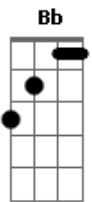

Wavves - Wait

tom:

C

[Primeira Parte]

C Am Ab Bb
I wanna leave this sinking ship
C Am Ab Bb
I've tried my best I just can't quit
C Am Ab Bb
It feels like dying all the time
C Am Ab
I've lost my faith I've lost my mind

[Refrão]

C
Cause I don't wanna wait
Ab C
I don't wanna wait here
Ab C G
Cause I don't wanna wait
Gb
My whole life
G F
Watch you drowning

[Segunda Parte]

C Am Ab Bb
It's so amazing to behold
C Am Ab Bb
It's all I want to have and hold
C Am Ab Bb
It feels like gouging out my eyes
C Am Ab
Illuminate and open wide

[Refrão]

C
Cause I don't wanna wait
Ab C
I don't wanna wait here
Ab C G

Acordes

© ukulele-chords.com

© ukulele-chords.com

© ukulele-chords.com

© ukulele-chords.com

© ukulele-chords.com

[Solo] C Am Ab Bb
C Am Ab Bb
C Am Ab Bb
C Am Ab

[Refrão Final]

C
Cause I don't wanna wait
Ab C
I don't wanna wait here
Ab C G
Cause I don't wanna wait
Gb
My whole life
C
Cause I don't wanna wait
Ab C
I don't wanna wait here
Ab C G
Cause I don't wanna wait
Gb
My whole life
G F C
Watch you drowning
G F
Watch you drown