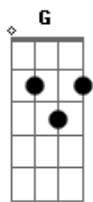

Wavves - Wait

tom:

C

[Primeira Parte]

C Am Ab Bb
I wanna leave this sinking ship
C Am Ab Bb
I've tried my best I just can't quit
C Am Ab Bb
It feels like dying all the time
C Am Ab
I've lost my faith I've lost my mind

[Refrão]

C
Cause I don't wanna wait
Ab C
I don't wanna wait here
Ab C G
Cause I don't wanna wait
Gb
My whole life
G F
Watch you drowning

[Segunda Parte]

C Am Ab Bb
It's so amazing to behold
C Am Ab Bb
It's all I want to have and hold
C Am Ab Bb
It feels like gouging out my eyes
C Am Ab
Illuminate and open wide

[Refrão]

C
Cause I don't wanna wait
Ab C
I don't wanna wait here
Ab C G

Acordes

© ukulele-chords.com

© ukulele-chords.com

© ukulele-chords.com

© ukulele-chords.com

© ukulele-chords.com

[Solo] C Am Ab Bb
C Am Ab Bb
C Am Ab Bb
C Am Ab

[Refrão Final]

C
Cause I don't wanna wait
Ab C
I don't wanna wait here
Ab C G
Cause I don't wanna wait
Gb
My whole life
C
Cause I don't wanna wait
Ab C
I don't wanna wait here
Ab C G
Cause I don't wanna wait
Gb
My whole life
G F C
Watch you drowning
G F
Watch you drown