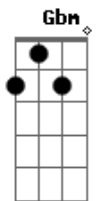

© ukulele-chords.com