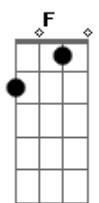

( A Gbm D A )  
( A Gbm D F )

[Segunda Parte]

A Gbm D A  
Open wide and insert cure  
A Gbm D F  
I fall asleep dreaming of something fall as pure  
A Gbm D A  
It sits on my chest and stops my breathing

## Acordes

© ukulele-chords.com

© ukulele-chords.com

© ukulele-chords.com

© ukulele-chords.com

© ukulele-chords.com

© ukulele-chords.com

A Gbm D F  
I fall asleep staring at the ceiling