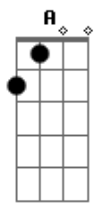

Wavves - Pony

tom:

Intro: A Gbm D A
A Gbm D F

[Primeira Parte]

A Gbm D A
She's stupid and pretty self assure
A Gbm D F
I'm hanging around but it's not me that she's looking for
A Gbm D A
Hard to express depressed and bored
A Gbm D F
Hard to express depressed and bored

(A Gbm Db D)

[Refrão]

A Gbm Db D
And the days go on
A Gbm Db D
It'll take some time
A Gbm Db D
To figure out
A Gbm Db D
It gets better
A Gbm Db D
It better
A Gbm Db D
It gets better
A Gbm Db D
It better
E D A
Leave me alone all by myself
E D
But this much is true
F
I'll always be lost without you

(A Gbm D A)
(A Gbm D F)

[Segunda Parte]

A Gbm D A
Open wide and insert cure
A Gbm D F
I fall asleep dreaming of something fall as pure
A Gbm D A
It sits on my chest and stops my breathing

Acordes

© ukulele-chords.com