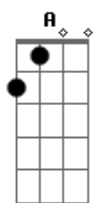

Wavves - Pony

tom:

Intro: A Gbm D A
A Gbm D F

[Primeira Parte]

A Gbm D A
She's stupid and pretty self assure
A Gbm D F
I'm hanging around but it's not me that she's looking for
A Gbm D A
Hard to express depressed and bored
A Gbm D F
Hard to express depressed and bored

(A Gbm Db D)

[Refrão]

A Gbm Db D
And the days go on
A Gbm Db D
It'll take some time
A Gbm Db D
To figure out
A Gbm Db D
It gets better
A Gbm Db D
It better
A Gbm Db D
It gets better
A Gbm Db D
It better
E D A
Leave me alone all by myself
E D
But this much is true
F
I'll always be lost without you

(A Gbm D A)
(A Gbm D F)

[Segunda Parte]

A Gbm D A
Open wide and insert cure
A Gbm D F
I fall asleep dreaming of something fall as pure
A Gbm D A
It sits on my chest and stops my breathing

Acordes

© ukulele-chords.com