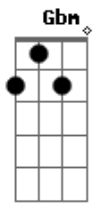

© ukulele-chords.com