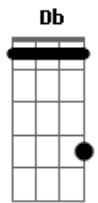

# Wavves - Pony

tom:

Intro: A Gbm D A  
A Gbm D F

[Primeira Parte]

A Gbm D A  
She's stupid and pretty self assure  
A Gbm D F  
I'm hanging around but it's not me that she's looking for  
A Gbm D A  
Hard to express depressed and bored  
A Gbm D F  
Hard to express depressed and bored

( A Gbm D A )  
( A Gbm D F )

[Segunda Parte]

A Gbm D A  
Open wide and insert cure  
A Gbm D F  
I fall asleep dreaming of something fall as pure  
A Gbm D A  
It sits on my chest and stops my breathing

## Acordes

© ukulele-chords.com

© ukulele-chords.com

© ukulele-chords.com

© ukulele-chords.com

© ukulele-chords.com

© ukulele-chords.com

A Gbm D F  
I fall asleep staring at the ceiling