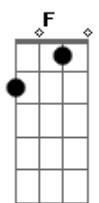

© ukulele-chords.com