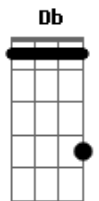

# Wavves - Pony

tom:

Intro: A Gbm D A  
A Gbm D F

[Primeira Parte]

A Gbm D A  
She's stupid and pretty self assure  
A Gbm D F  
I'm hanging around but it's not me that she's looking for  
A Gbm D A  
Hard to express depressed and bored  
A Gbm D F  
Hard to express depressed and bored

( A Gbm D A )  
( A Gbm D F )

[Segunda Parte]

A Gbm D A  
Open wide and insert cure  
A Gbm D F  
I fall asleep dreaming of something fall as pure  
A Gbm D A  
It sits on my chest and stops my breathing

## Acordes

© ukulele-chords.com

© ukulele-chords.com

© ukulele-chords.com

© ukulele-chords.com

© ukulele-chords.com

© ukulele-chords.com

A Gbm D F  
I fall asleep staring at the ceiling