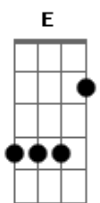

Wavves - Pony

tom:

Intro: A Gbm D A
A Gbm D F

[Primeira Parte]

A Gbm D A
She's stupid and pretty self assure
A Gbm D F
I'm hanging around but it's not me that she's looking for
A Gbm D A
Hard to express depressed and bored
A Gbm D F
Hard to express depressed and bored

(A Gbm D A)
(A Gbm D F)

[Segunda Parte]

A Gbm D A
Open wide and insert cure
A Gbm D F
I fall asleep dreaming of something fall as pure
A Gbm D A
It sits on my chest and stops my breathing

Acordes

© ukulele-chords.com

© ukulele-chords.com

© ukulele-chords.com

© ukulele-chords.com

© ukulele-chords.com

© ukulele-chords.com

A Gbm D F
I fall asleep staring at the ceiling

[Refrão]

A Gbm Db D
And the days go on
A Gbm Db D
It'll take some time
A Gbm Db D
To figure out
A Gbm Db D
It gets better
A Gbm Db D
It better
A Gbm Db D
It gets better
A Gbm Db D
It better
E D A
Leave me alone all by myself
E D
But this much is true
F
I'll always be lost without you
E D A
Leave me alone all by myself
E D
But this much is true
F
I'll always be lost without you