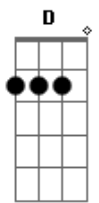

© ukulele-chords.com