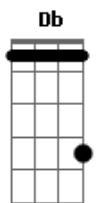

# Wavves - Pony

tom:

Intro: A Gbm D A  
A Gbm D F

[Primeira Parte]

A Gbm D A  
She's stupid and pretty self assure  
A Gbm D F  
I'm hanging around but it's not me that she's looking for  
A Gbm D A  
Hard to express depressed and bored  
A Gbm D F  
Hard to express depressed and bored

( A Gbm D A )  
( A Gbm D F )

[Segunda Parte]

A Gbm D A  
Open wide and insert cure  
A Gbm D F  
I fall asleep dreaming of something fall as pure  
A Gbm D A  
It sits on my chest and stops my breathing

## Acordes

© ukulele-chords.com

© ukulele-chords.com

© ukulele-chords.com

© ukulele-chords.com

© ukulele-chords.com

© ukulele-chords.com

A Gbm D F  
I fall asleep staring at the ceiling