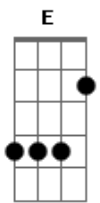

# Wavves - Pony

tom:

Intro: A Gbm D A  
A Gbm D F

[Primeira Parte]

A Gbm D A  
She's stupid and pretty self assure  
A Gbm D F  
I'm hanging around but it's not me that she's looking for  
A Gbm D A  
Hard to express depressed and bored  
A Gbm D F  
Hard to express depressed and bored

( A Gbm D A )  
( A Gbm D F )

[Segunda Parte]

A Gbm D A  
Open wide and insert cure  
A Gbm D F  
I fall asleep dreaming of something fall as pure  
A Gbm D A  
It sits on my chest and stops my breathing

## Acordes

© ukulele-chords.com

© ukulele-chords.com

© ukulele-chords.com

© ukulele-chords.com

© ukulele-chords.com

© ukulele-chords.com

A Gbm D F  
I fall asleep staring at the ceiling