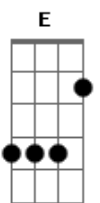

# Wavves - Pony

tom:

Intro: A Gbm D A  
A Gbm D F

[Primeira Parte]

A Gbm D A  
She's stupid and pretty self assure  
A Gbm D F  
I'm hanging around but it's not me that she's looking for  
A Gbm D A  
Hard to express depressed and bored  
A Gbm D F  
Hard to express depressed and bored

( A Gbm D A )  
( A Gbm D F )

[Segunda Parte]

A Gbm D A  
Open wide and insert cure  
A Gbm D F  
I fall asleep dreaming of something fall as pure  
A Gbm D A  
It sits on my chest and stops my breathing

## Acordes

© ukulele-chords.com

© ukulele-chords.com

© ukulele-chords.com

© ukulele-chords.com

© ukulele-chords.com

© ukulele-chords.com

A Gbm D F  
I fall asleep staring at the ceiling