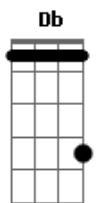

© ukulele-chords.com