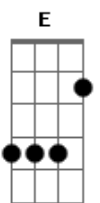

Wavves - Pony

tom:

Intro: A Gbm D A
A Gbm D F

[Primeira Parte]

A Gbm D A
She's stupid and pretty self assure
A Gbm D F
I'm hanging around but it's not me that she's looking for
A Gbm D A
Hard to express depressed and bored
A Gbm D F
Hard to express depressed and bored

(A Gbm D A)
(A Gbm D F)

[Segunda Parte]

A Gbm D A
Open wide and insert cure
A Gbm D F
I fall asleep dreaming of something fall as pure
A Gbm D A
It sits on my chest and stops my breathing

Acordes

© ukulele-chords.com

© ukulele-chords.com

© ukulele-chords.com

© ukulele-chords.com

© ukulele-chords.com

© ukulele-chords.com

A Gbm D F
I fall asleep staring at the ceiling

[Refrão]

A Gbm Db D
And the days go on
A Gbm Db D
It'll take some time
A Gbm Db D
To figure out
A Gbm Db D
It gets better
A Gbm Db D
It better
A Gbm Db D
It gets better
A Gbm Db D
It better
E D A
Leave me alone all by myself
E D
But this much is true
F
I'll always be lost without you
E D A
Leave me alone all by myself
E D
But this much is true
F
I'll always be lost without you