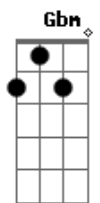

© ukulele-chords.com