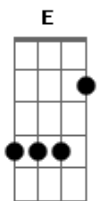

# Wavves - Pony

tom:

Intro: A Gbm D A  
A Gbm D F

[Primeira Parte]

A Gbm D A  
She's stupid and pretty self assure  
A Gbm D F  
I'm hanging around but it's not me that she's looking for  
A Gbm D A  
Hard to express depressed and bored  
A Gbm D F  
Hard to express depressed and bored

( A Gbm D A )  
( A Gbm D F )

[Segunda Parte]

A Gbm D A  
Open wide and insert cure  
A Gbm D F  
I fall asleep dreaming of something fall as pure  
A Gbm D A  
It sits on my chest and stops my breathing

## Acordes

© ukulele-chords.com

© ukulele-chords.com

© ukulele-chords.com

© ukulele-chords.com

© ukulele-chords.com

© ukulele-chords.com

A Gbm D F  
I fall asleep staring at the ceiling