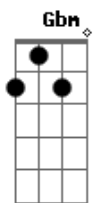

Wavves - Pony

tom:

Intro: A Gbm D A
A Gbm D F

[Primeira Parte]

A Gbm D A
She's stupid and pretty self assure
A Gbm D F
I'm hanging around but it's not me that she's looking for
A Gbm D A
Hard to express depressed and bored
A Gbm D F
Hard to express depressed and bored

(A Gbm D A)
(A Gbm D F)

[Segunda Parte]

A Gbm D A
Open wide and insert cure
A Gbm D F
I fall asleep dreaming of something fall as pure
A Gbm D A
It sits on my chest and stops my breathing

Acordes

© ukulele-chords.com