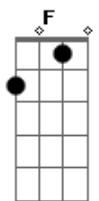

( A Gbm D A )  
( A Gbm D F )

[Segunda Parte]

A Gbm D A  
Open wide and insert cure  
A Gbm D F  
I fall asleep dreaming of something fall as pure  
A Gbm D A  
It sits on my chest and stops my breathing

## Acordes

© ukulele-chords.com

© ukulele-chords.com

© ukulele-chords.com

© ukulele-chords.com

© ukulele-chords.com

© ukulele-chords.com

A Gbm D F  
I fall asleep staring at the ceiling