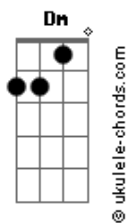

Wavves - Flamezesz

tom:

Intro: **Bb** **F** **Bb** **F**
Bb **Gm** **Bb**

[Primeira Parte]

Bb **Gm**
 Flames, in my heart
F **A**
 It puts fire in my mind
Bb **Gm**
 And it's cold when you're gone
F **A**
 And it leaves me behind
Bb **Gm** **F**
 Please don't believe what they say
A
 The lies
Bb **Gm** **F**
 Just put your trust in the ones
A
 You're alive

Acordes

(**Bb** **F** **Bb** **F**)

[Segunda Parte]

Bb **Gm**
 Flames, in my heart
F **A**
 It puts fire in my eyes
Bb **Gm**
 It ignites in a blaze
F **A**
 And it sends to the sky
Bb **Gm** **F** **A**
 All these distractions that leave me blind
Bb **Gm** **F** **A**
 Watch as they gently trip out of my mind