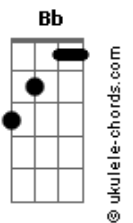

Wavves - Flamezesz

tom:

Intro: **Bb** **F** **Bb** **F**
Bb **Gm** **Bb**

[Primeira Parte]

Bb **Gm**
 Flames, in my heart
F **A**
 It puts fire in my mind
Bb **Gm**
 And it's cold when you're gone
F **A**
 And it leaves me behind
Bb **Gm** **F**
 Please don't believe what they say
A
 The lies
Bb **Gm** **F**
 Just put your trust in the ones
A
 You're alive

Acordes

(**Bb** **F** **Bb** **F**)

[Segunda Parte]

Bb **Gm**
 Flames, in my heart
F **A**
 It puts fire in my eyes
Bb **Gm**
 It ignites in a blaze
F **A**
 And it sends to the sky
Bb **Gm** **F** **A**
 All these distractions that leave me blind
Bb **Gm** **F** **A**
 Watch as they gently trip out of my mind