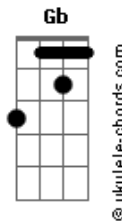

Wavves - Flamezesz

tom:

Intro: **Bb** **F** **Bb** **F**
Bb **Gm** **Bb**

[Primeira Parte]

Bb **Gm**
 Flames, in my heart
F **A**
 It puts fire in my mind
Bb **Gm**
 And it's cold when you're gone
F **A**
 And it leaves me behind
Bb **Gm** **F**
 Please don't believe what they say
A
 The lies
Bb **Gm** **F**
 Just put your trust in the ones
A
 You're alive

Acordes

(**Bb** **F** **Bb** **F**)

[Segunda Parte]

Bb **Gm**
 Flames, in my heart
F **A**
 It puts fire in my eyes
Bb **Gm**
 It ignites in a blaze
F **A**
 And it sends to the sky
Bb **Gm** **F** **A**
 All these distractions that leave me blind
Bb **Gm** **F** **A**
 Watch as they gently trip out of my mind