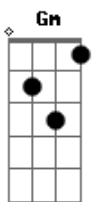

© ukulele-chords.com