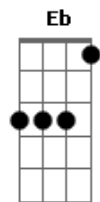

© ukulele-chords.com