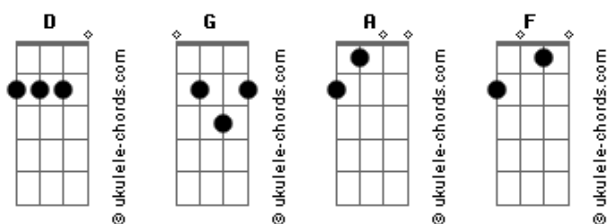

Wavves - Beat Me Up

tom:

Intro: G D
[Primeira Parte]

A G
Memories
A G
They're her reason why
A G
She takes it all
A G
And slowly starts to cry

[Pré-Refrão]

D A
Do you really think I easily bruise?
D A
I asked what about the pain could lead to marvel
D A
I just wanna spend some time with you
G F
Some time with you, some time with you

[Refrão]

A
Or you could beat me up
G F
Beat me up
A
Or you could beat me up
G F
Beat me up
A
Or you could beat me up

(A G)
(A G)

[Segunda Parte]

Acordes

A G
You're all the enemy
A G
That's my reason why
A G
I love the pain
A G
It makes me wanna die