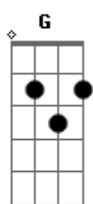

Wavves - Beat Me Up

tom:

Intro: G D
[Primeira Parte]

A G
Memories
A G
They're her reason why
A G
She takes it all
A G
And slowly starts to cry

[Pré-Refrão]

D A
Do you really think I easily bruise?
D A
I asked what about the pain could lead to marvel
D A
I just wanna spend some time with you
G F
Some time with you, some time with you

[Refrão]

A
Or you could beat me up
G F
Beat me up
A
Or you could beat me up
G F
Beat me up
A
Or you could beat me up

(A G)
(A G)

[Segunda Parte]

Acordes

© ukulele-chords.com

© ukulele-chords.com

© ukulele-chords.com