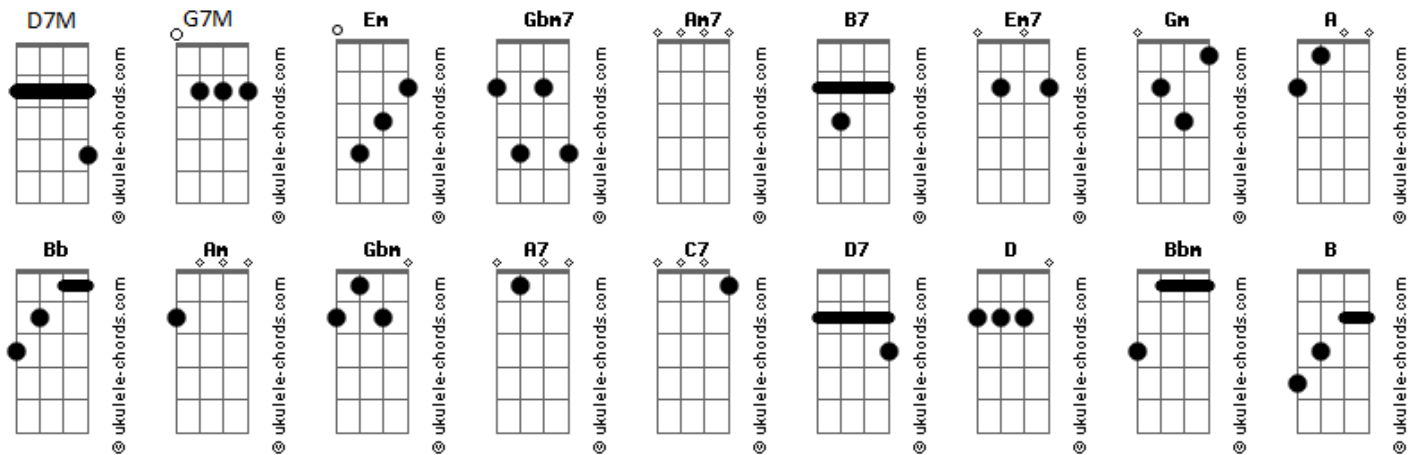

wave to earth - Bad

tom:
Em

[Refrão]

D7M
How could my day be bad
Gbm7
When I'm with you?
Am7
You're the only one
B7
Who makes me laugh
Em7 Gm
So how can my day be bad?
A D7M Bb A
It's a day for you

[Primeira Parte]

D7M Gbm7
Lately, life's so boring
Am7 Am B7
I've been watching Netflix all day long
Em7
I thought there would be
Gm
No things left to watch
A D7M Gbm A7
So I let myself out
G7M C7
When I went to the park
D7M D7
I recognised you at a glance
G7M
Face to face, we just smiled
Bb C7 D D7M
We already know that we'll be together

[Refrão]

D7M
How could my day be bad
Gbm7
When I'm with you?
Am7
You're the only one
B7
Who makes me laugh
Em7 Gm
So how can my day be bad?

Acordes

A D7M Bb A
It's a day for you

[Segunda Parte]

D7M Gbm7 Am7
Coffee in the morning, you and the sun
B7 Em7
There's a brown hue in your eyes
Gm
How pretty it is
A D7M Bbm A
I think I'm in love
(Badd9 B Bm E7)
(Gm Cm Gbm D)
(F Dm E7 A7)