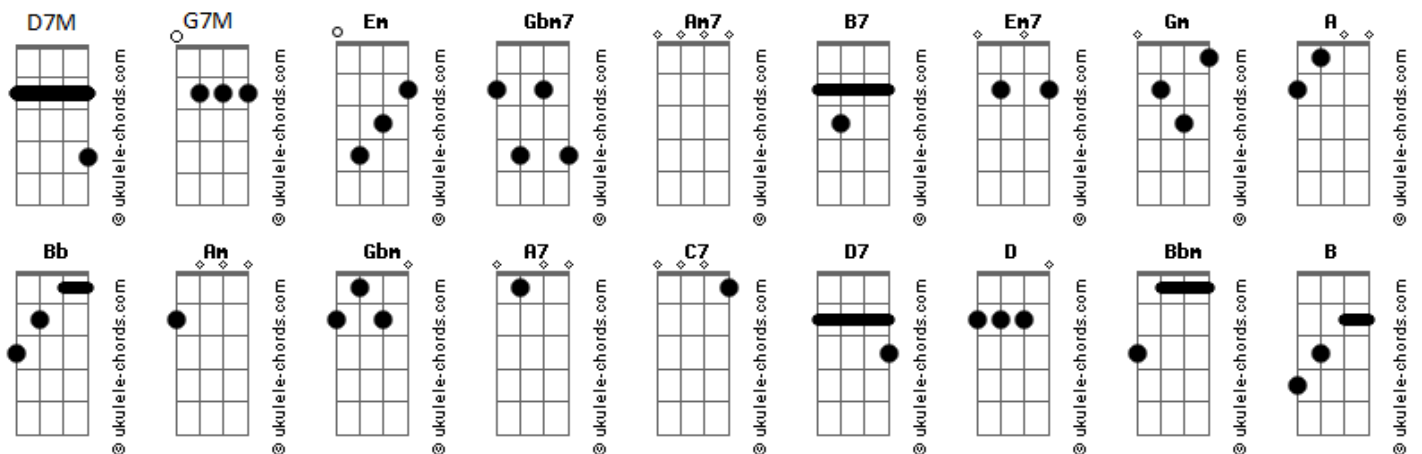

wave to earth - Bad

tom: Em

[Refrão]

D7M
How could my day be bad
Gbm7
When I'm with you?
Am7
You're the only one
B7
Who makes me laugh
Em7 Gm
So how can my day be bad?
A D7M Bb A
It's a day for you

[Primeira Parte]

D7M Gbm7
Lately, life's so boring
Am7 Am B7
I've been watching Netflix all day long
Em7
I thought there would be
Gm
No things left to watch
A D7M Gbm A7
So I let myself out
G7M C7
When I went to the park
D7M D7
I recognised you at a glance
G7M
Face to face, we just smiled
Bb C7 D D7M
We already know that we'll be together

[Refrão]

D7M
How could my day be bad
Gbm7
When I'm with you?
Am7
You're the only one
B7
Who makes me laugh
Em7 Gm
So how can my day be bad?

Acordes

A D7M Bb A
It's a day for you

[Segunda Parte]

D7M Gbm7 Am7
Coffee in the morning, you and the sun
B7 Em7
There's a brown hue in your eyes
Gm
How pretty it is
A D7M Bbm A
I think I'm in love
(Badd9 B Bm E7)
(Gm Cm Gbm D)
(F Dm E7 A7)