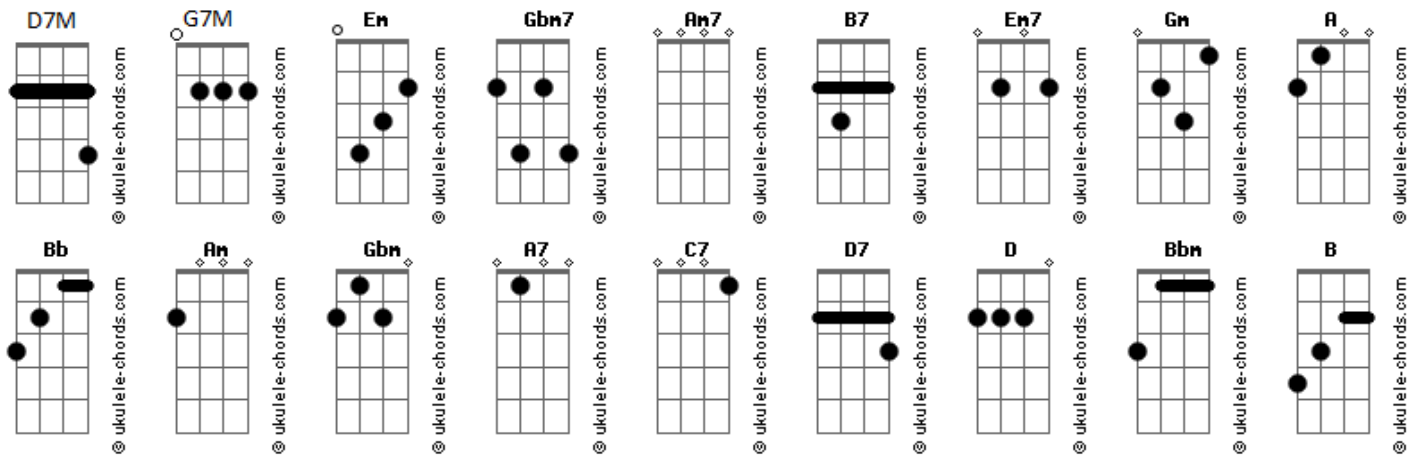

wave to earth - Bad

tom: Em

[Refrão]

D7M
How could my day be bad
Gbm7
When I'm with you?
Am7
You're the only one
B7
Who makes me laugh
Em7 Gm
So how can my day be bad?
A D7M Bb A
It's a day for you

[Primeira Parte]

D7M Gbm7
Lately, life's so boring
Am7 Am B7
I've been watching Netflix all day long
Em7
I thought there would be
Gm
No things left to watch
A D7M Gbm A7
So I let myself out
G7M C7
When I went to the park
D7M D7
I recognised you at a glance
G7M
Face to face, we just smiled
Bb C7 D D7M
We already know that we'll be together

[Refrão]

D7M
How could my day be bad
Gbm7
When I'm with you?
Am7
You're the only one
B7
Who makes me laugh
Em7 Gm
So how can my day be bad?

Acordes

A D7M Bb A
It's a day for you

[Segunda Parte]

D7M Gbm7 Am7
Coffee in the morning, you and the sun
B7 Em7
There's a brown hue in your eyes
Gm
How pretty it is
A D7M Bbm A
I think I'm in love
(Badd9 B Bm E7)
(Gm Cm Gbm D)
(F Dm E7 A7)