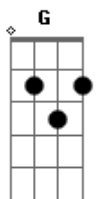

The Waterboys - The Pan Within

tom:

Intro: F Em Am F Em Am
F Em Am

[Primeira Parte]

Come with me
On a journey beneath the skin
Come with me
On a journey under the skin
We will look together
For the pan within
Close your eyes
Breathe slow we'll begin
Close your eyes
Breathe slow and we will begin
To look together
For the pan within, within

[Solo] Am G Em Am G Em
Am G Em Am G Em

[Segunda Parte]

Swing your hips
Loose your head, and let it spin
Swing your hips
Loose you head, and let it spin
And we will look together for the pan within
Close your eyes
Breathe slow and we will begin
Close your eyes
Breathe slow and we will begin
To look together for the pan within

[Solo] Am G Em Am G Em
Am G Em Am G Em

[Pré-Refrão]

Put your face in my window

Acordes

© ukulele-chords.com

© ukulele-chords.com

© ukulele-chords.com

© ukulele-chords.com

[Terceira Parte]

Come with me
On a journey beneath the skin
Come with me
On a journey beneath the skin
And we will look together For the pan within

[Solo] Am G Em Am G Em
Am G Em Am G Em

Close your eyes
Close your eyes
Close your eyes
Breathe slow and we will begin, we will begin, we will begin, we will begin
we will begin we will begin we will begin we will begin
we will begin to begin