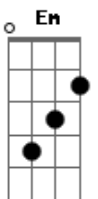

© ukulele-chords.com