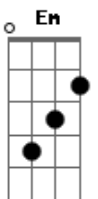

The Waterboys - The Pan Within

tom:

Intro: F Em Am F Em Am
F Em Am

[Primeira Parte]

Come with me
On a journey beneath the skin
Come with me
On a journey under the skin
We will look together
For the pan within
Close your eyes
Breathe slow we'll begin
Close your eyes
Breathe slow and we will begin
To look together
For the pan within, within

[Solo] Am G Em Am G Em
Am G Em Am G Em

[Segunda Parte]

Swing your hips
Loose your head, and let it spin
Swing your hips
Loose you head, and let it spin
And we will look together for the pan within
Close your eyes
Breathe slow and we will begin
Close your eyes
Breathe slow and we will begin
To look together for the pan within

[Solo] Am G Em Am G Em
Am G Em Am G Em

[Pré-Refrão]

Put your face in my window

Acordes

© ukulele-chords.com

© ukulele-chords.com

© ukulele-chords.com

© ukulele-chords.com

[Terceira Parte]

Come with me
On a journey beneath the skin
Come with me
On a journey beneath the skin
And we will look together For the pan within

[Solo] Am G Em Am G Em
Am G Em Am G Em

Close your eyes
Close your eyes
Close your eyes
Breathe slow and we will begin, we will begin, we will begin, we will begin
we will begin we will begin we will begin we will begin
we will begin to begin