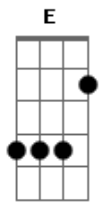

Warren Zeiders - Ride The Lightning

tom:

E

Intro: F G Dm
Ooh, she gonna ride it hard

(Dm C G)

[Primeira Parte]

Dm
She's got the keys to her daddy's car
C G
Ss Chevelle ridin' through the dark
Dm
Broke my neck when she walked in the bar
C
She want a bad boy
G
I'll play the part

[Pré-Refrão]

F G Dm
Ooh, she gonna ride it hard (ride it hard)
F G A
Ooh, she gonna ride it hard

[Refrão]

Dm
All my friends say she's bad for me
C G
Maybe they should tell that to the Tennessee
Dm
Body on 10 when she hit the scene tonight
C G
(Tonight) Tonight (tonight)
Dm
From New York City to OKC
C G
Someone that fine I ain't never seen
Bb C
A girl like her might sound like me, believe
Dm C
But I seen stranger things
G Dm C G
I seen stranger things

Acordes

© ukulele-chords.com