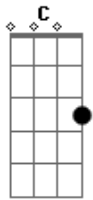

Warren Barfield - Reach

Tom: C

(intro) C F Am G

(verse 1)

C F Am G
Beautiful love, you have changed my world

C F Am G
Its so much better now

C F Am G
And I dont know what you see in me

C F Am G
But Im glad that youve found

Dm Am G
Something worth loving oh

Dm G
I reach for you

F Am G
I reach for you

F Am
I reach for you

Am G
You reach for me too

G F
You reach for me too

F
You reach me too

(intro progression)

(verse 2)

C F Am G
You are more, than I can take

C F Am G
So all of you, I receive

C F Am G
And I cannot go, to where you are

C F Am G
So you take me

Dm Am G
Beyond these dreams I dream

(chorus)

(intro Progression)

(channel bridge)

Dm Am G
I cant live without you

Dm Am G
I dont want to be without you

Dm Am G
No I cant live without you

Dm F
I am never without you

(chorus)

(outro - same as intro)

You reach me

Acordes

© ukulele-chords.com