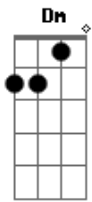

© ukulele-chords.com