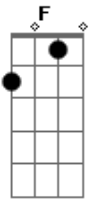

© ukulele-chords.com