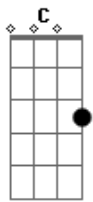

Warren Barfield - Reach

Tom: C

(intro) C F Am G

(verse 1)

C F Am G
Beautiful love, you have changed my world

C F Am G
Its so much better now

C F Am G
And I dont know what you see in me

C F Am G
But Im glad that youve found

Dm Am G
Something worth loving oh

Dm G
I reach for you

F Am G
I reach for you

F Am
I reach for you

Am G
You reach for me too

G F
You reach for me too

F
You reach me too

(intro progression)

(verse 2)

C F Am G
You are more, than I can take

C F Am G
So all of you, I receive

C F Am G
And I cannot go, to where you are

C F Am G
So you take me

Dm Am G
Beyond these dreams I dream

(chorus)

(intro Progression)

(channel bridge)

Dm Am G
I cant live without you

Dm Am G
I dont want to be without you

Dm Am G
No I cant live without you

Dm F
I am never without you

(chorus)

(outro - same as intro)

You reach me

Acordes

© ukulele-chords.com