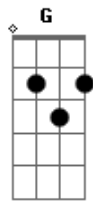

© ukulele-chords.com