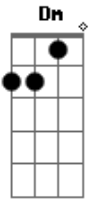

© ukulele-chords.com