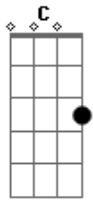

Warren Barfield - Reach

Tom: C

(intro) C F Am G

(verse 1)

C F Am G
Beautiful love, you have changed my world

C F Am G
Its so much better now

C F Am G
And I dont know what you see in me

C F Am G
But Im glad that youve found

Dm Am G
Something worth loving oh

Dm G

I reach for you

F Am G
I reach for you

F Am
I reach for you

Am G
You reach for me too

G F
You reach for me too

F
You reach me too

(intro progression)

(verse 2)

C F Am G
You are more, than I can take

C F Am G
So all of you, I receive

C F Am G
And I cannot go, to where you are

C F Am G
So you take me

Dm Am G
Beyond these dreams I dream

(chorus)

(intro Progression)

(channel bridge)

Dm Am G
I cant live without you

Dm Am G
I dont want to be without you

Dm Am G
No I cant live without you

Dm F
I am never without you

(chorus)

(outro - same as intro)

You reach me

Acordes

© ukulele-chords.com