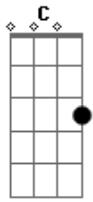

Warren Barfield - Reach

Tom: C

(intro) C F Am G

(verse 1)

C F Am G
Beautiful love, you have changed my world
C F Am G
Its so much better now
C F Am G
And I dont know what you see in me
C F Am G
But Im glad that youve found
Dm Am G
Something worth loving oh

Dm G

I reach for you
F Am G
I reach for you
F Am
I reach for you
Am G
You reach for me too
G F
You reach for me too
F
You reach me too

(intro progression)

(verse 2)

C F Am G
You are more, than I can take
C F Am G
So all of you, I receive
C F Am G
And I cannot go, to where you are
C F Am G
So you take me
Dm Am G
Beyond these dreams I dream

(chorus)

(intro Progression)

(channel bridge)

Dm Am G
I cant live without you
Dm Am G
I dont want to be without you
Dm Am G
No I cant live without you
Dm F
I am never without you

(chorus)

(outro - same as intro)

You reach me

Acordes

© ukulele-chords.com