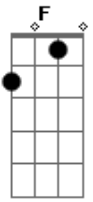

© ukulele-chords.com