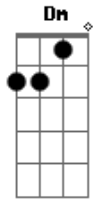

© ukulele-chords.com