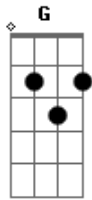

© ukulele-chords.com