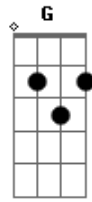

© ukulele-chords.com