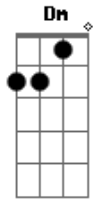

© ukulele-chords.com