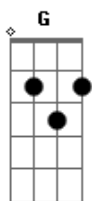

© ukulele-chords.com