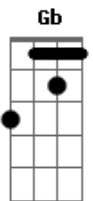

Warrant - Heaven

Tom: Gb

(forma dos acordes no tom de G)
Afinação: Eb Ab Db Gb Bb Eb

I've got a picture of your house
And your standing by the door
It's black and white and faded
And it's looking pretty worn

See the factory that I worked
Silhouetted in the back
The memories are gray
But man they're really coming back

I don't need to be the king of the world
As long as I'm the hero of this little girl

Heaven isn't too far away
Closer to it every day
No matter what your friends might say

How I love the way you move
And the sparkle in your eyes
There's a color deep inside them
Like a blue suburban sky

When I come home late at night
And you're in bed asleep
I wrap my arms around you
So I can feel you breathe

I don't need to be a superman
As long as you will always be my biggest fan

Heaven isn't too far away

Closer to it every day (oh-oh)
No matter what your friends might say
We'll find a way

[Solo]
A E D
A E D
A E D

(Whoa, yeah, babe)

Now the lights are going out
Along the boulevard
The memories come rushing back
And it makes it pretty hard
I've got nowhere left to go
And no one really cares
I don't know what to do
But I'm never giving up on you

Heaven isn't too far away
Closer to it every day (oh-oh)
No matter what your friends say
I know we're gonna find a way

Heaven
Whoa-oh-oh-oh-oh
Heaven
Whoa-oh-oh-oh-oh
Heaven
Whoa-oh-oh-oh-oh
Oh-oh
Whoa-oh-oh-oh-oh
Yeah

Acordes

© ukulele-chords.com