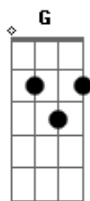

© ukulele-chords.com