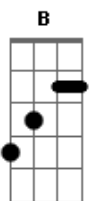

© ukulele-chords.com