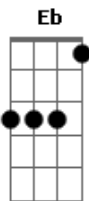

Warrant - Heaven

Tom: Gb

(forma dos acordes no tom de G)

Afinação: Eb Ab Db Gb Bb Eb

I've got a picture of your house

Bm

And your standing by the door

C

Yeah

Acordes

© ukulele-chords.com

© ukulele-chords.com

© ukulele-chords.com

© ukulele-chords.com

© ukulele-chords.com

© ukulele-chords.com