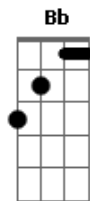

© ukulele-chords.com